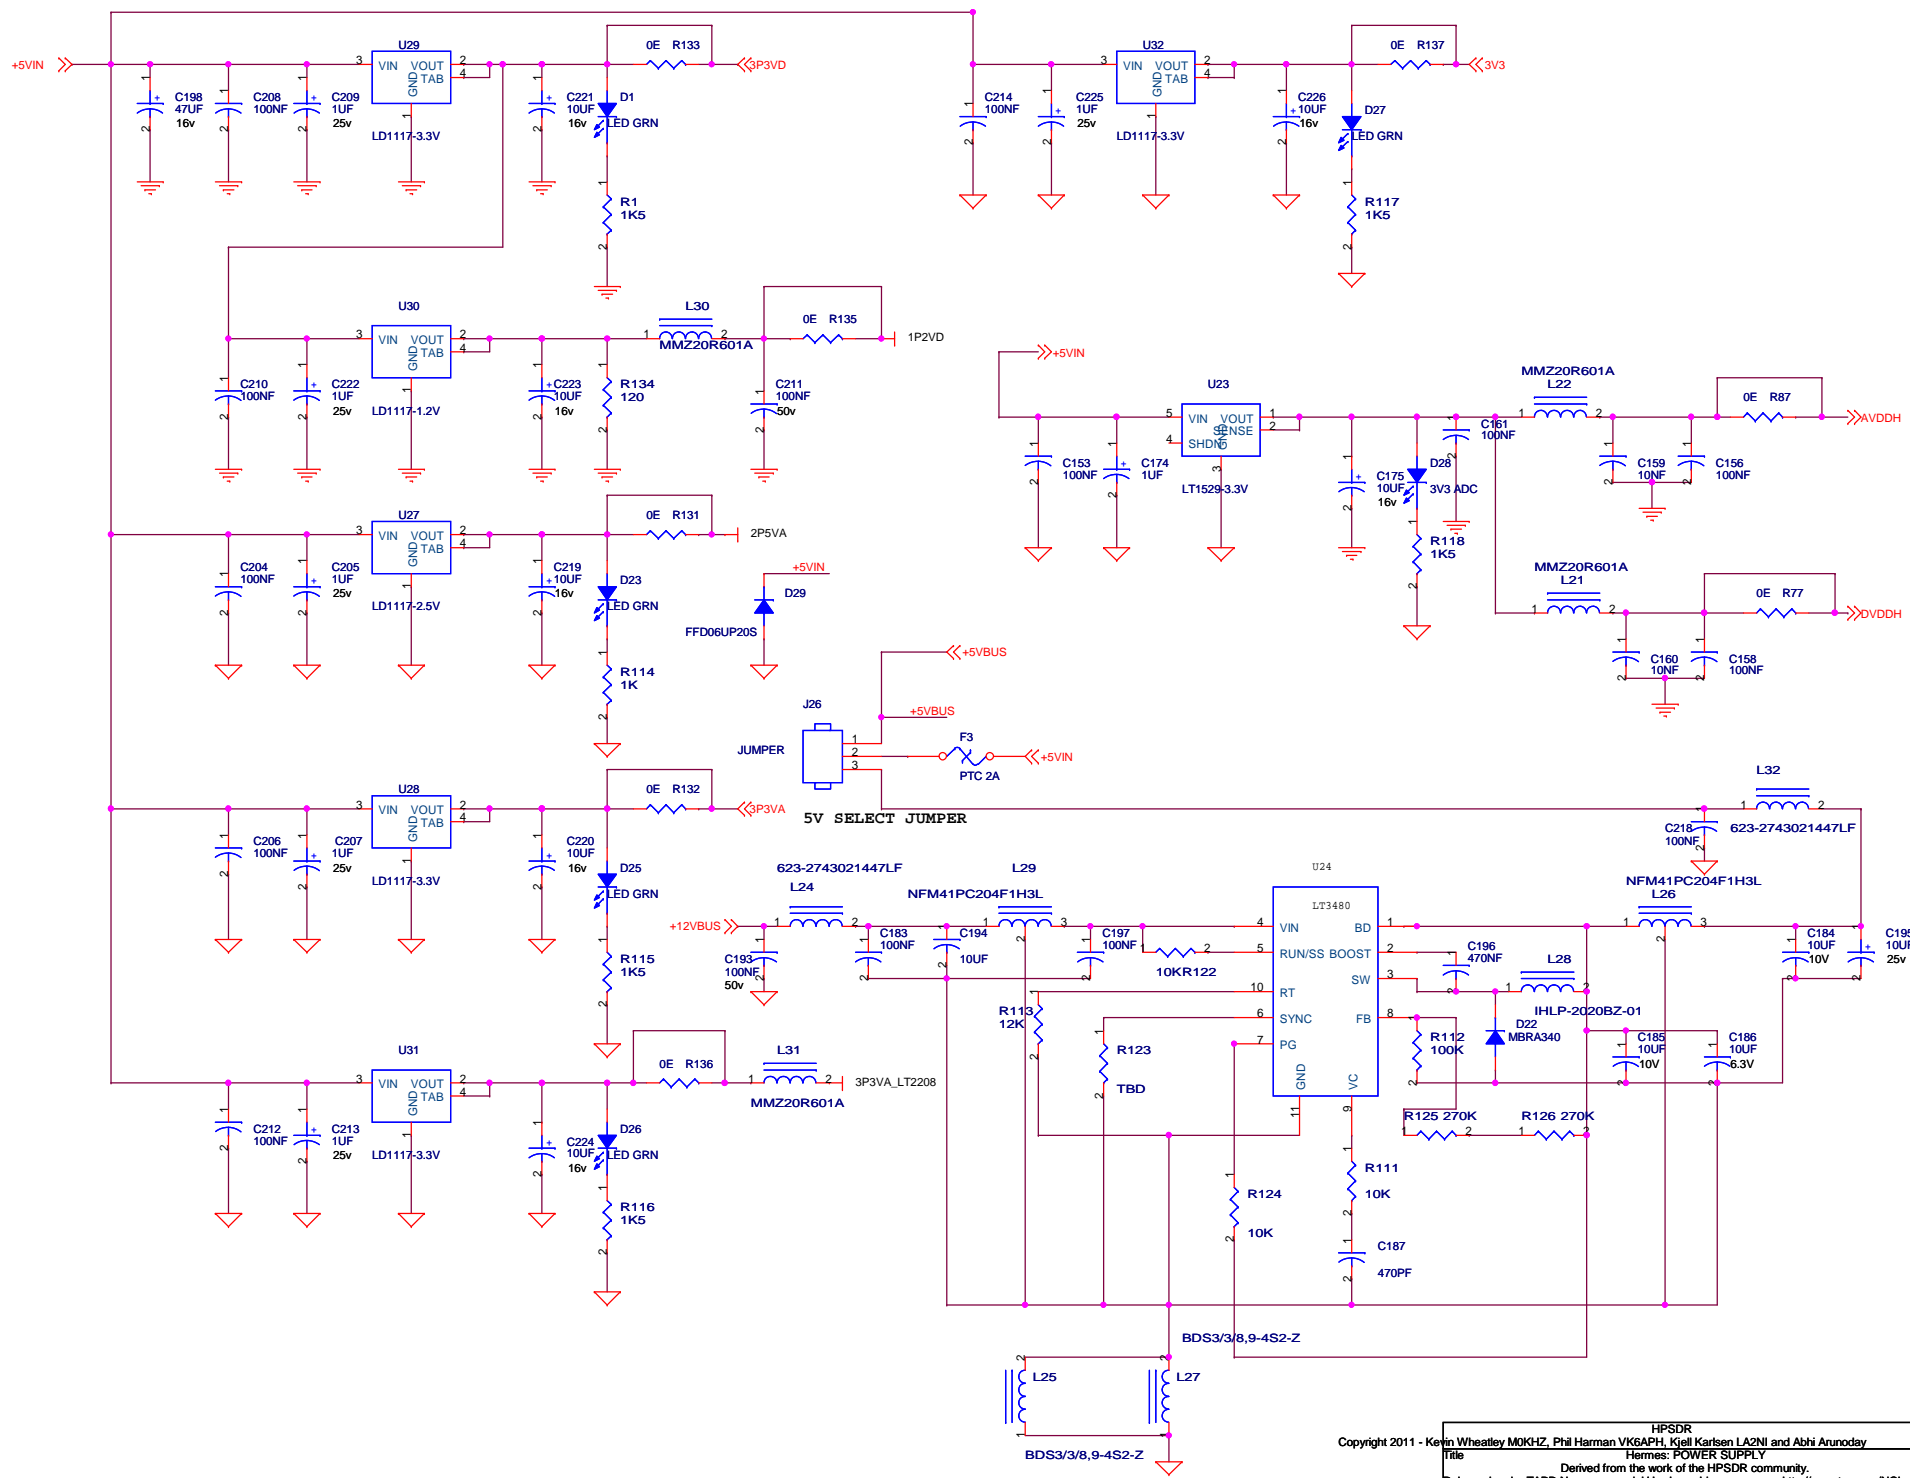

ALTERA EP3C40Q240
Version = 1.0

HPSDR			
Copyright 2011 - Kevin Wheatley M0KHZ, Phil Harman VK6APH, Kjell Karlsen LA2NI and Abhi Arunoday			
Title Hermes: FPGA POWER			
Derived from the work of the HPSDR community.			
Released under TAPR Non-commercial Hardware License. http://www.tapr.org/NCL			
Size	Document Number	Rev	GAMMA v15
B			
Date:		Sheet	3 of 9

Copyright 2011 - Kevin Wheatley M0KHZ, Phil Harman VK6APH, Kjell Karlson LA2NI and Abhi Arunoday

HPSDR
 Title Hermes: TX RF DECK
 Derived from the work of the HPSDR community.
 Released under TAPR Non-commercial Hardware License. <http://www.tapr.org/NCL>
 Size Document Number Rev
 Custom GAMMA v15
 Date: Sheet 9 of 9