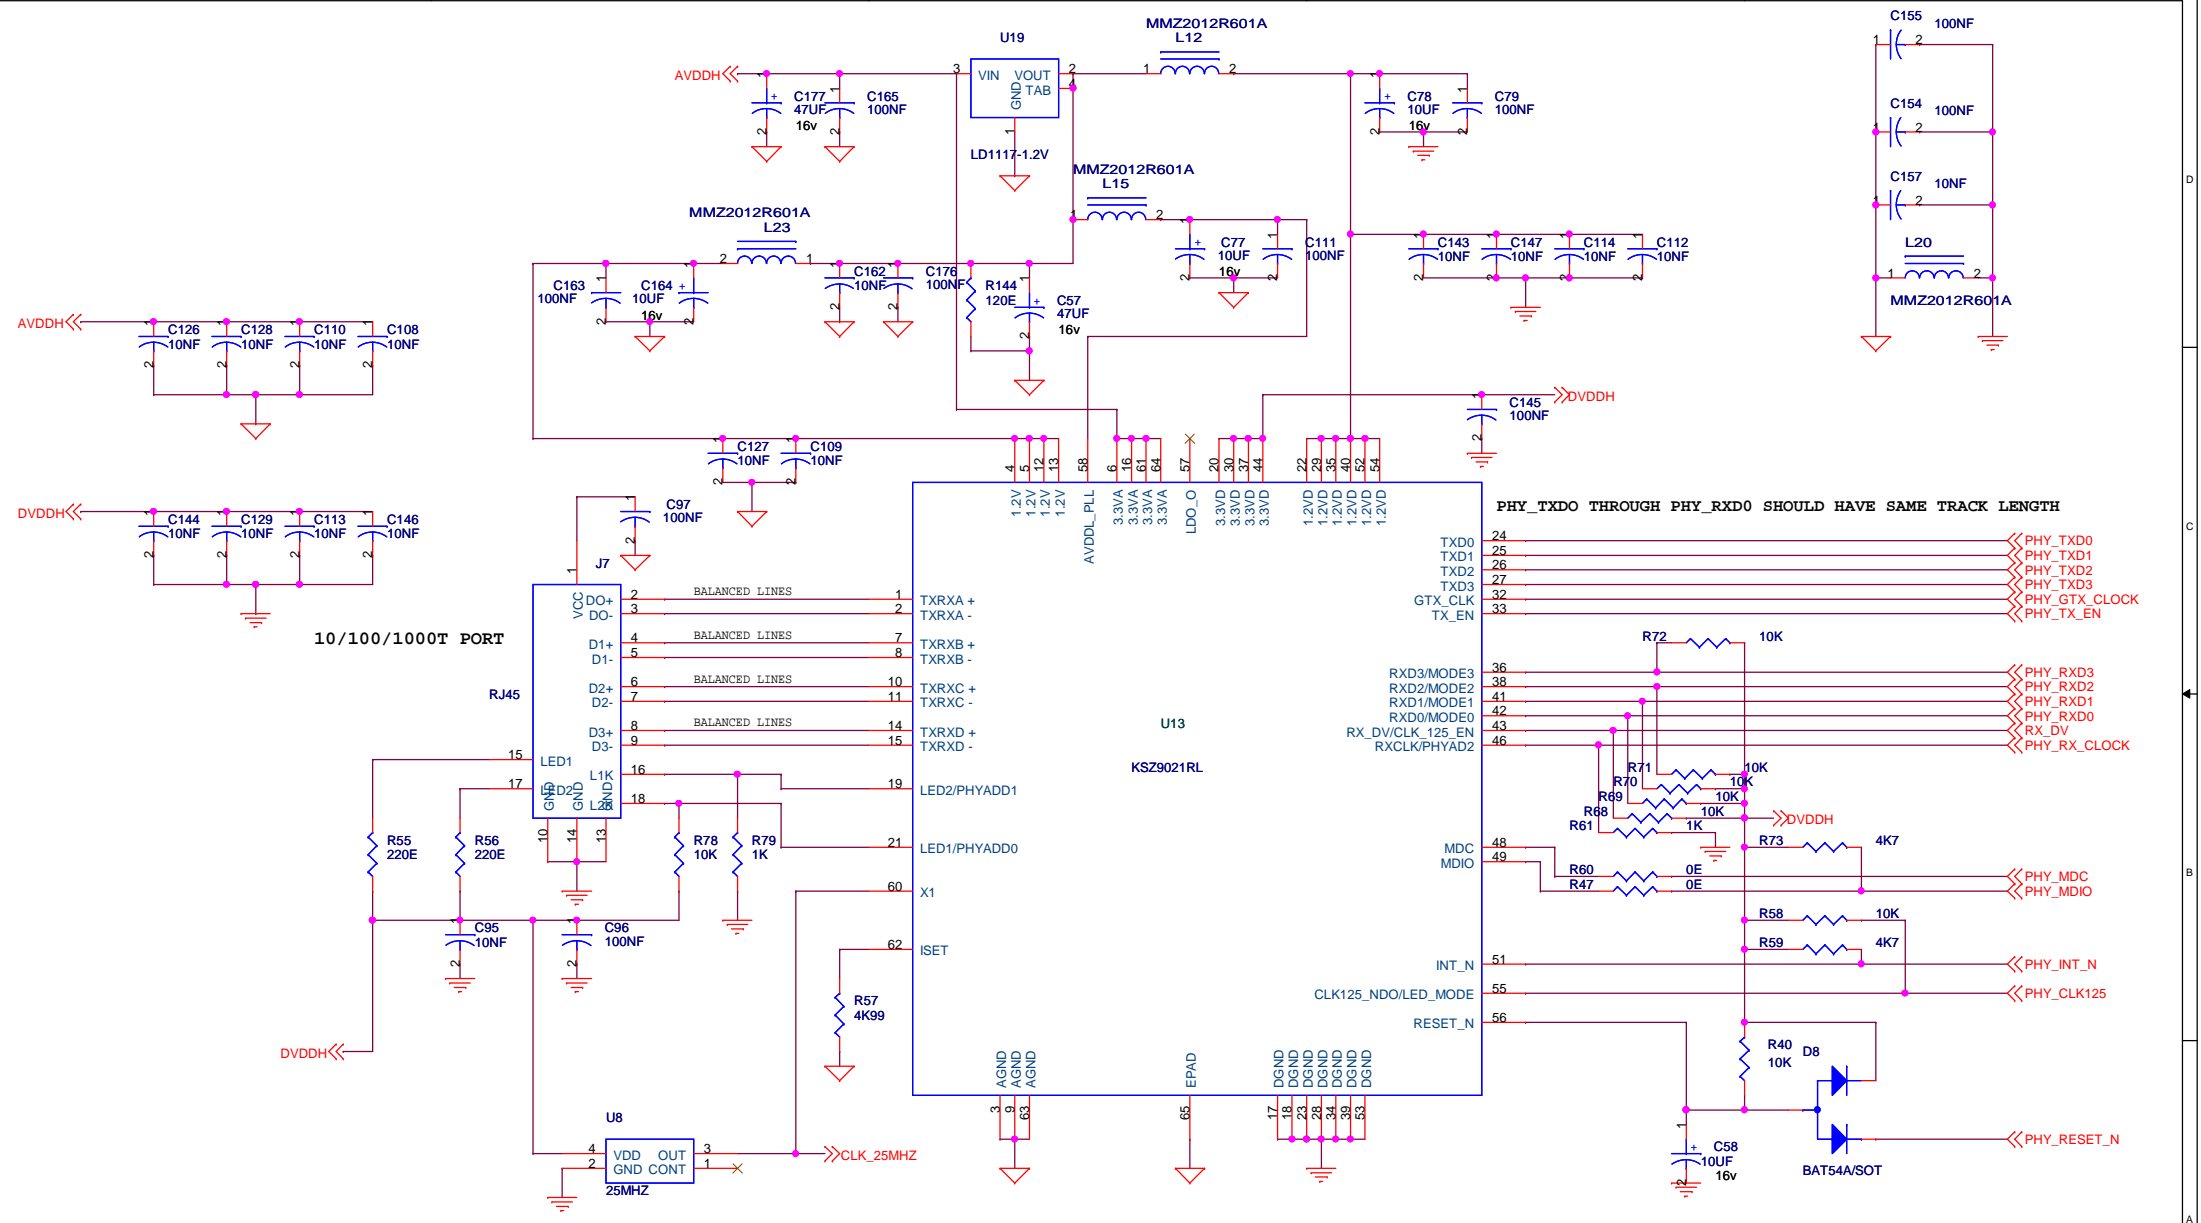

ALTERA EP3C40Q240
Version = 1.0

HPSDR			
Copyright 2011 - Kevin Wheatley M0KHZ, Phil Harman VK6APH, Kjell Karlsen LA2NI and Abhi Arunoday			
Title Hermes: FPGA POWER			
Derived from the work of the HPSDR community.			
Released under TAPR Non-commercial Hardware License. http://www.tapr.org/NCL			
Size	Document Number	Rev	GAMMA v15
B			
Date:		Sheet	3 of 9

Copyright 2011 - Kevin Wheatley M0KHZ, Phil Harman VK6APH, Kjell Karlson LA2NI and Abhi Arunoday

HPSDR
 Title Hermes: TX RF DECK
 Derived from the work of the HPSDR community.
 Released under TAPR Non-commercial Hardware License. <http://www.tapr.org/NCL>
 Size Document Number Rev
 Custom GAMMA v15
 Date: Sheet 9 of 9