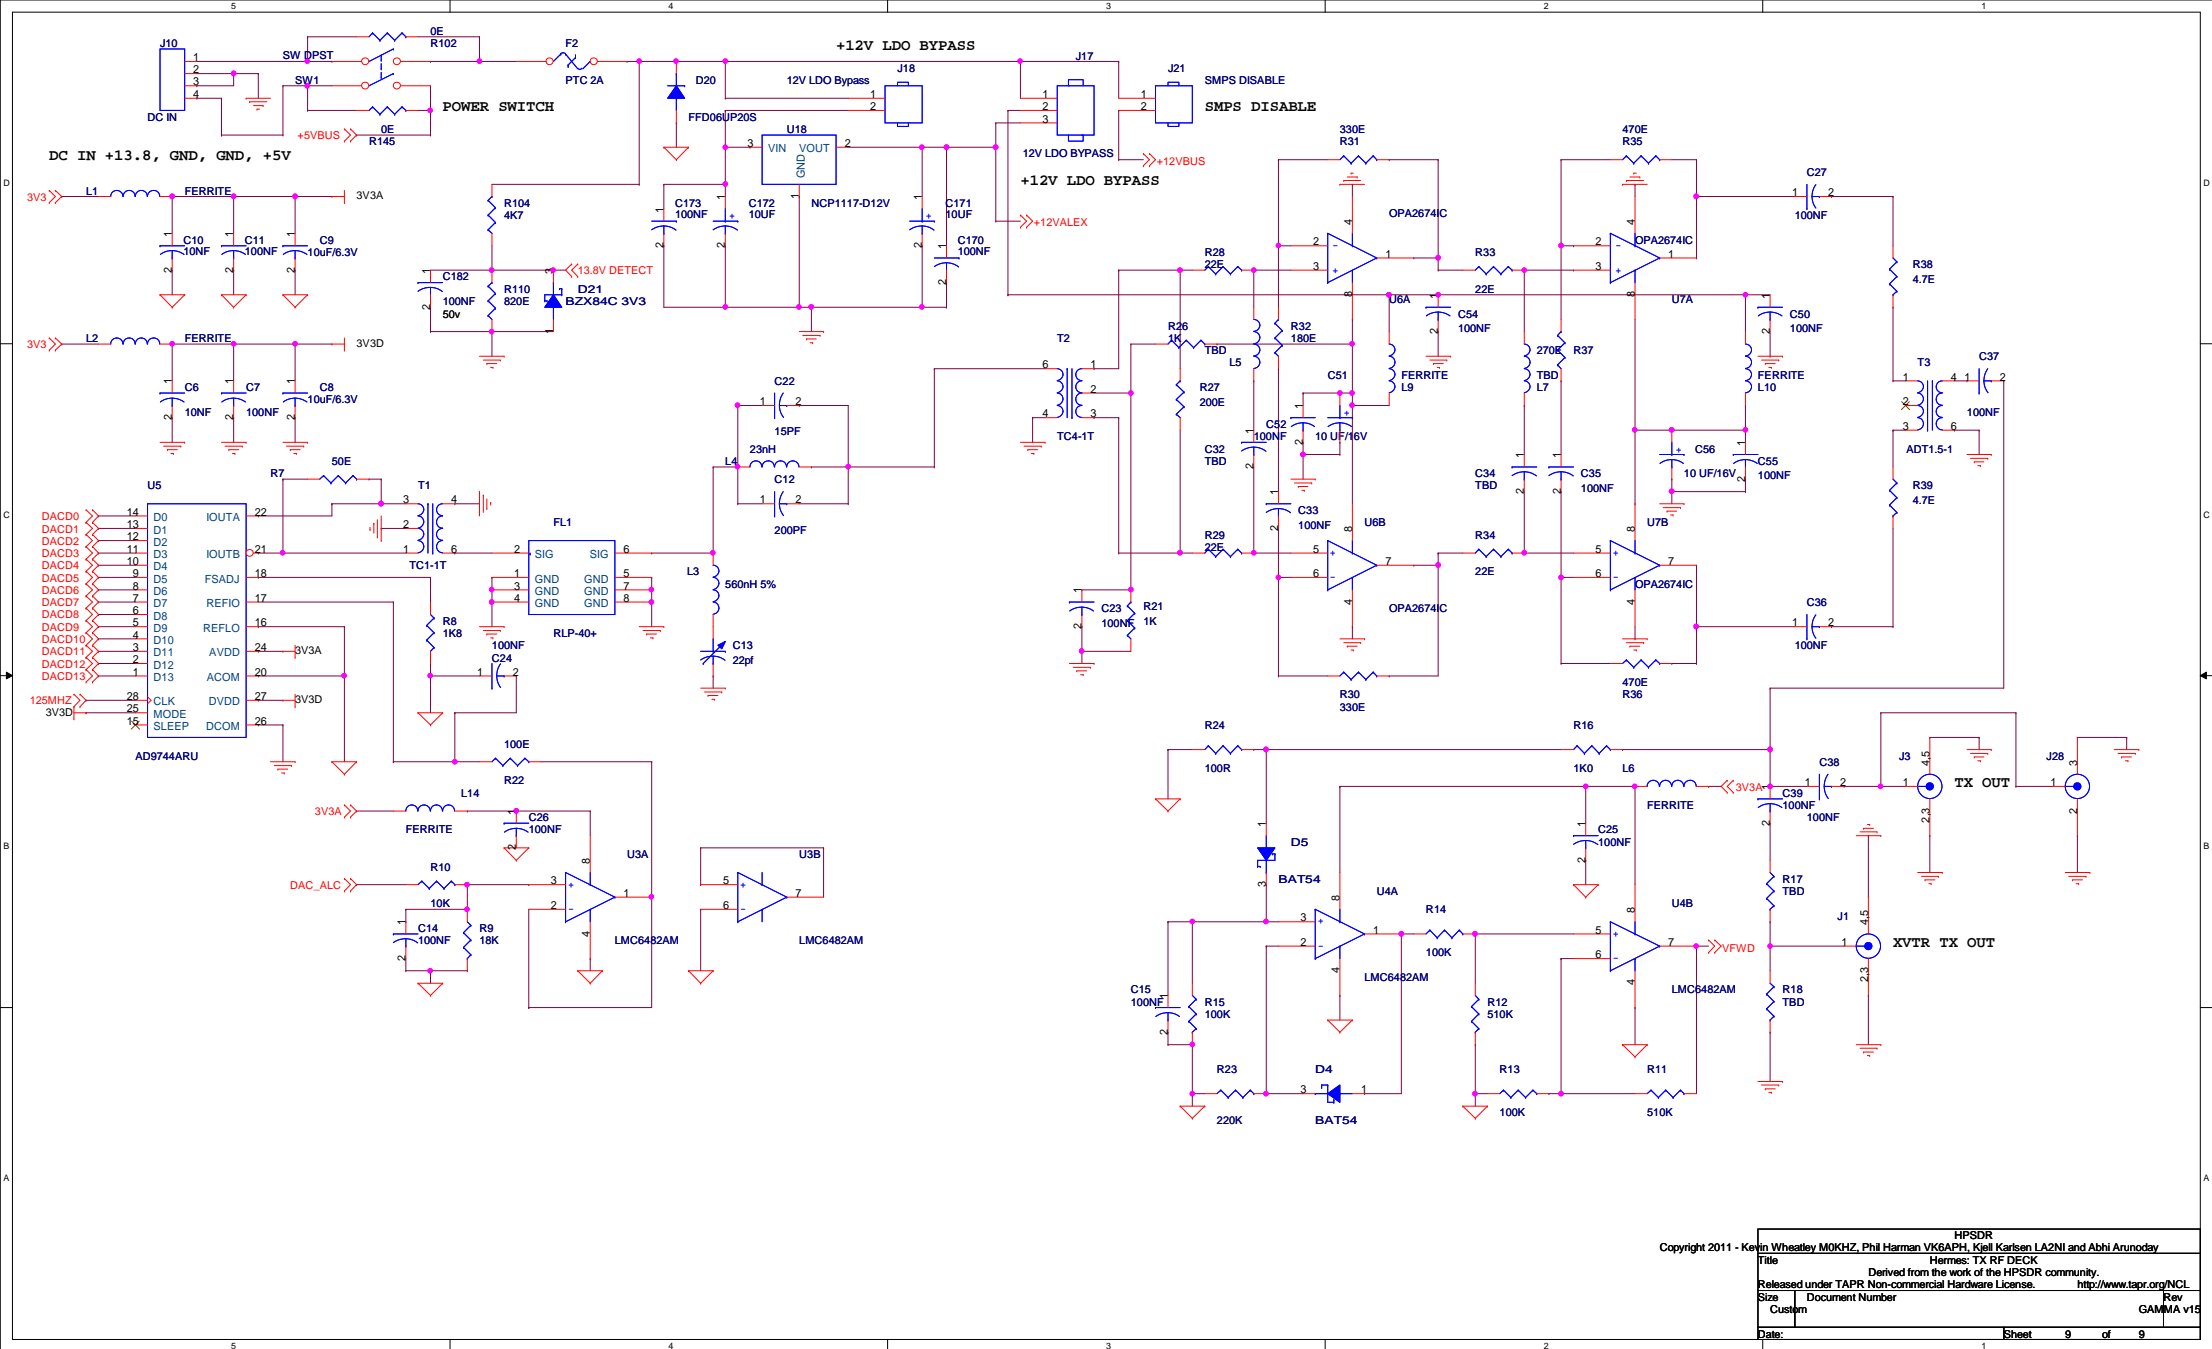

ALTERA EP3C40Q240
Version = 1.0

HPSDR			
Copyright 2011 - Kevin Wheatley M0KHZ, Phil Harman VK6APH, Kjell Karlsen LA2NI and Abhi Arunoday			
Title Hermes: FPGA POWER			
Derived from the work of the HPSDR community.			
Released under TAPR Non-commercial Hardware License. http://www.tapr.org/NCL			
Size	Document Number	Rev	GAMMA v15
B			
Date:		Sheet	3 of 9

Copyright 2011 - Kevin Wheatley M0KHZ, Phil Harman VK6APH, Kjell Karlson LA2NI and Abhi Arunoday

HPSDR
 Title Hermes: TX RF DECK
 Derived from the work of the HPSDR community.
 Released under TAPR Non-commercial Hardware License. <http://www.tapr.org/NCL>
 Size Document Number Rev
 Custom GAMMA v15
 Date: Sheet 9 of 9