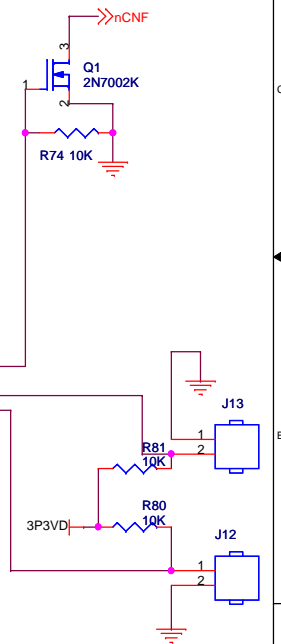

ALTERA EP3C40Q240
Version = 1.0

HPSDR			
Copyright 2011 - Kevin Wheatley M0KHZ, Phil Harman VK6APH, Kjell Karlsen LA2NI and Abhi Arunoday			
Title Hermes: FPGA POWER			
Derived from the work of the HPSDR community.			
Released under TAPR Non-commercial Hardware License. http://www.tapr.org/NCL			
Size	Document Number	Rev	GAMMA v15
B			
Date:		Sheet	3 of 9

Copyright 2011 - Kevin Wheatley M0KHZ, Phil Harman VK6APH, Kjell Karlson LA2NI and Abhi Arunoday

HPSDR
 Title Hermes: TX RF DECK
 Derived from the work of the HPSDR community.
 Released under TAPR Non-commercial Hardware License. <http://www.tapr.org/NCL>
 Size Document Number Rev
 Custom GAMMA v15
 Date: Sheet 9 of 9