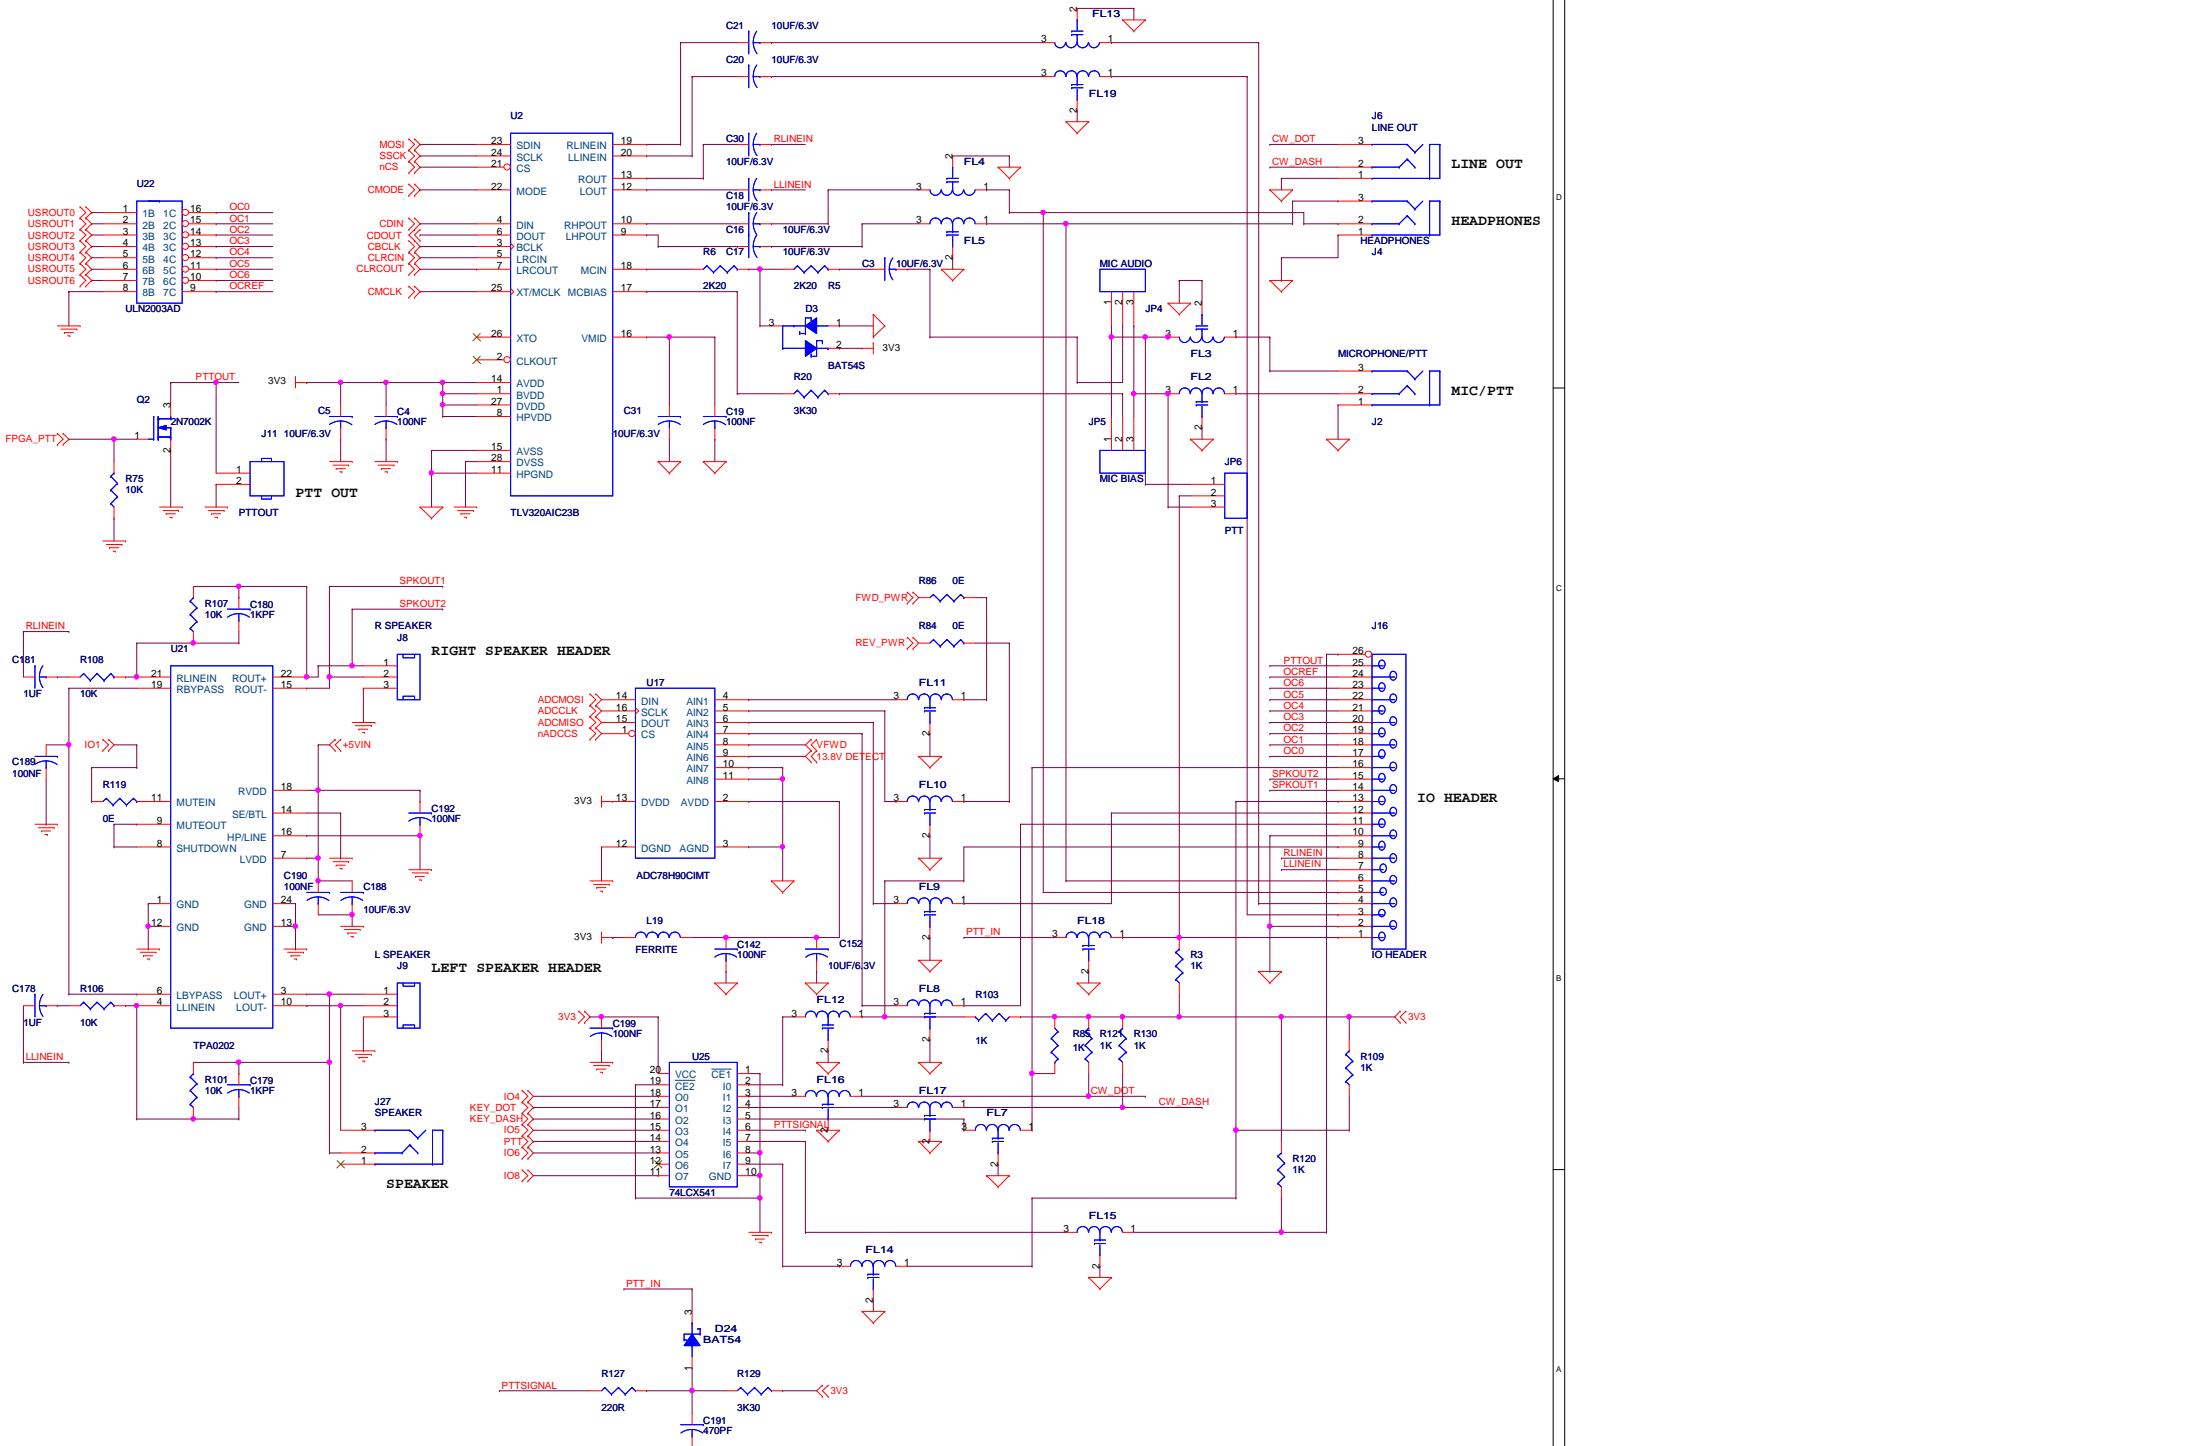

ALTERA EP3C40Q240
Version = 1.0

HPSDR			
Copyright 2011 - Kevin Wheatley M0KHZ, Phil Harman VK6APH, Kjell Karlsen LA2NI and Abhi Arunoday			
Title Hermes: FPGA POWER			
Derived from the work of the HPSDR community.			
Released under TAPR Non-commercial Hardware License. http://www.tapr.org/NCL			
Size	Document Number	Rev	GAMMA v15
B			
Date:		Sheet	3 of 9

Copyright 2011 - Kevin Wheatley M0KHZ, Phil Harman VK6APH, Kjell Karlson LA2NI and Abhi Arunoday

HPSDR
 Title Hermes: TX RF DECK
 Derived from the work of the HPSDR community.
 Released under TAPR Non-commercial Hardware License. <http://www.tapr.org/NCL>
 Size Document Number Rev
 Custom GAMMA v15
 Date: Sheet 9 of 9