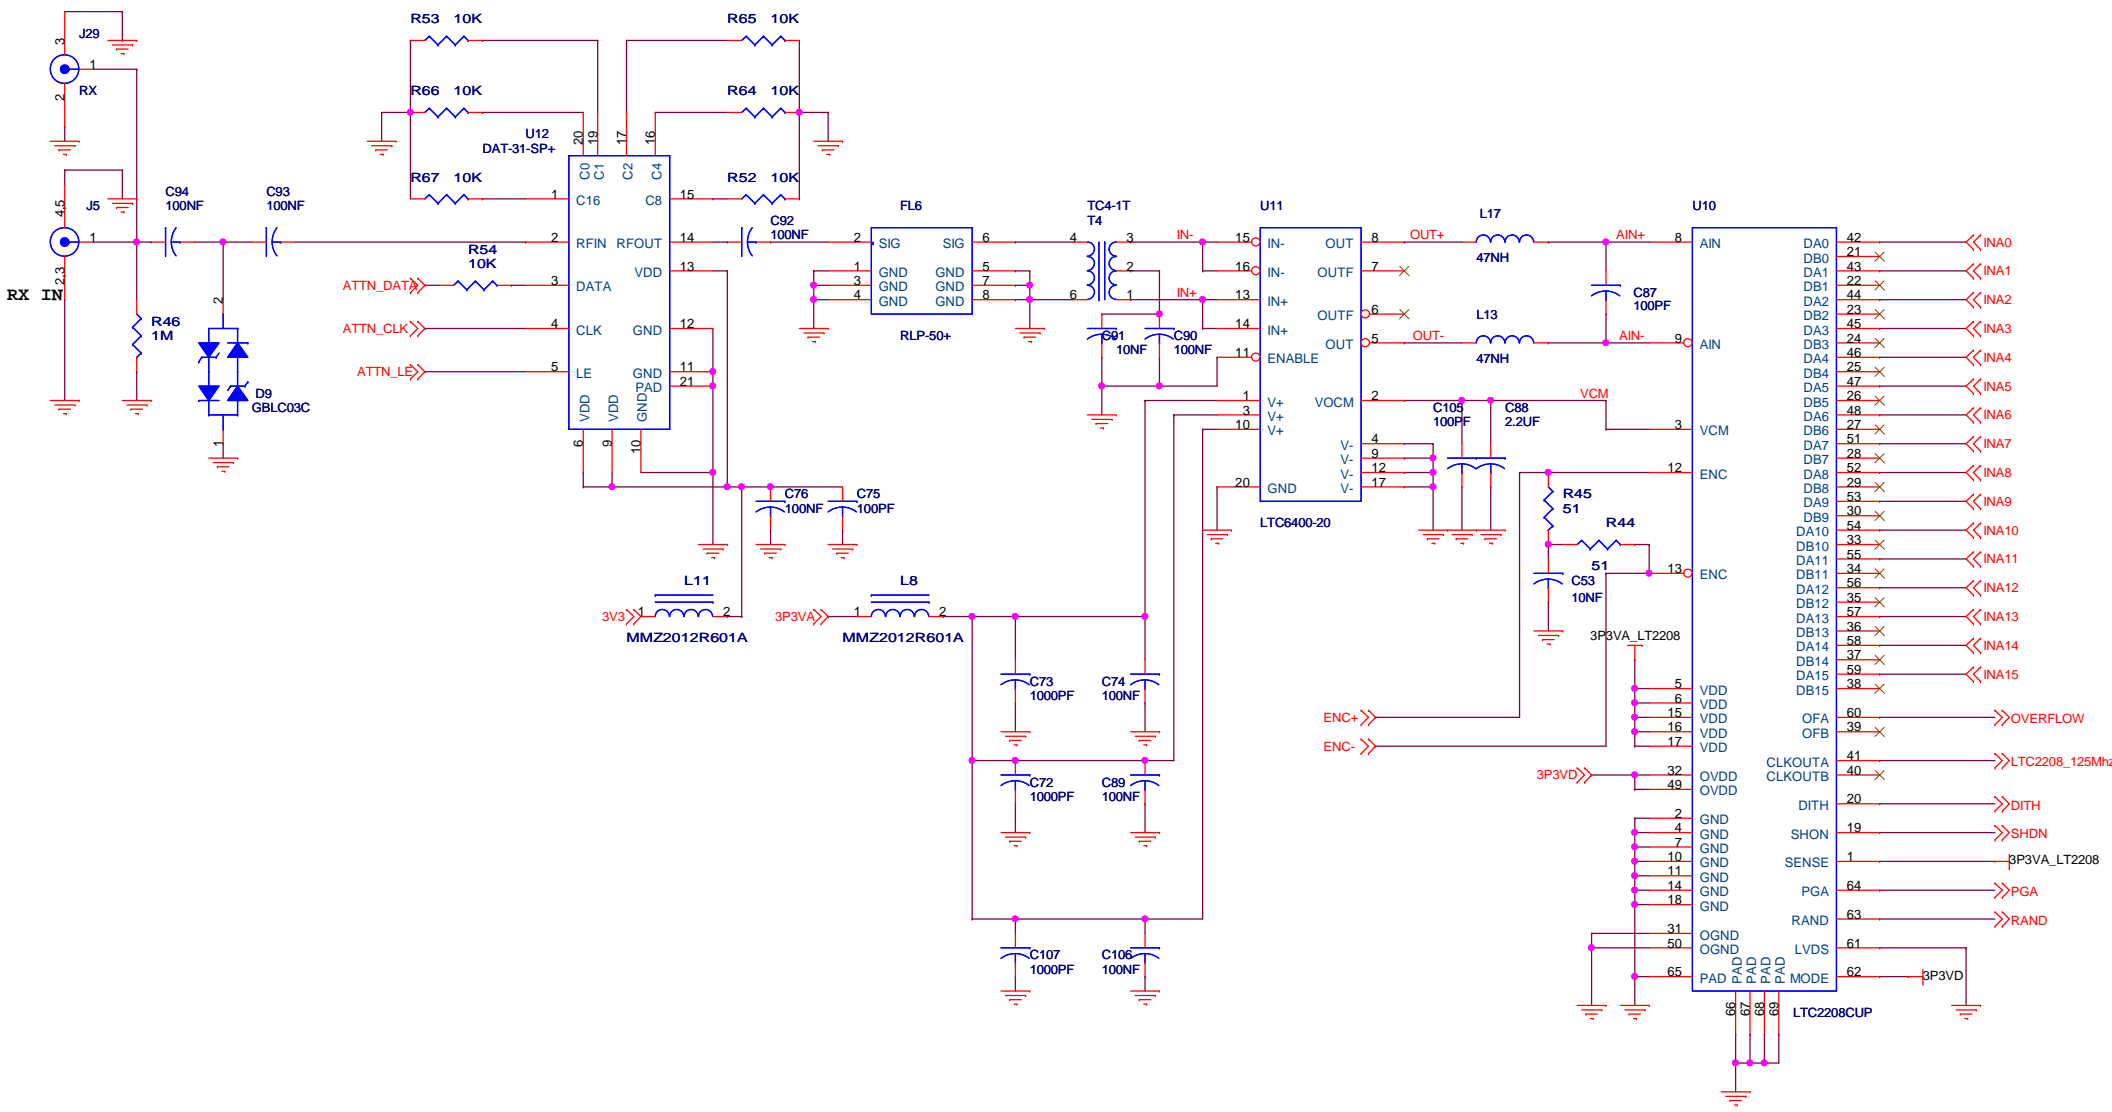

ALTERA EP3C40Q240
Version = 1.0

HPSDR			
Copyright 2011 - Kevin Wheatley M0KHZ, Phil Harman VK6APH, Kjell Karlsen LA2NI and Abhi Arunoday			
Title Hermes: FPGA POWER			
Derived from the work of the HPSDR community.			
Released under TAPR Non-commercial Hardware License. http://www.tapr.org/NCL			
Size	Document Number	Rev	GAMMA v15
B			
Date:		Sheet	3 of 9

Copyright 2011 - Kevin Wheatley M0KHZ, Phil Harman VK6APH, Kjell Karlson LA2NI and Abhi Arunoday

HPSDR
 Title Hermes: TX RF DECK
 Derived from the work of the HPSDR community.
 Released under TAPR Non-commercial Hardware License. <http://www.tapr.org/NCL>
 Size Document Number Rev
 Custom GAMMA v15
 Date: Sheet 9 of 9