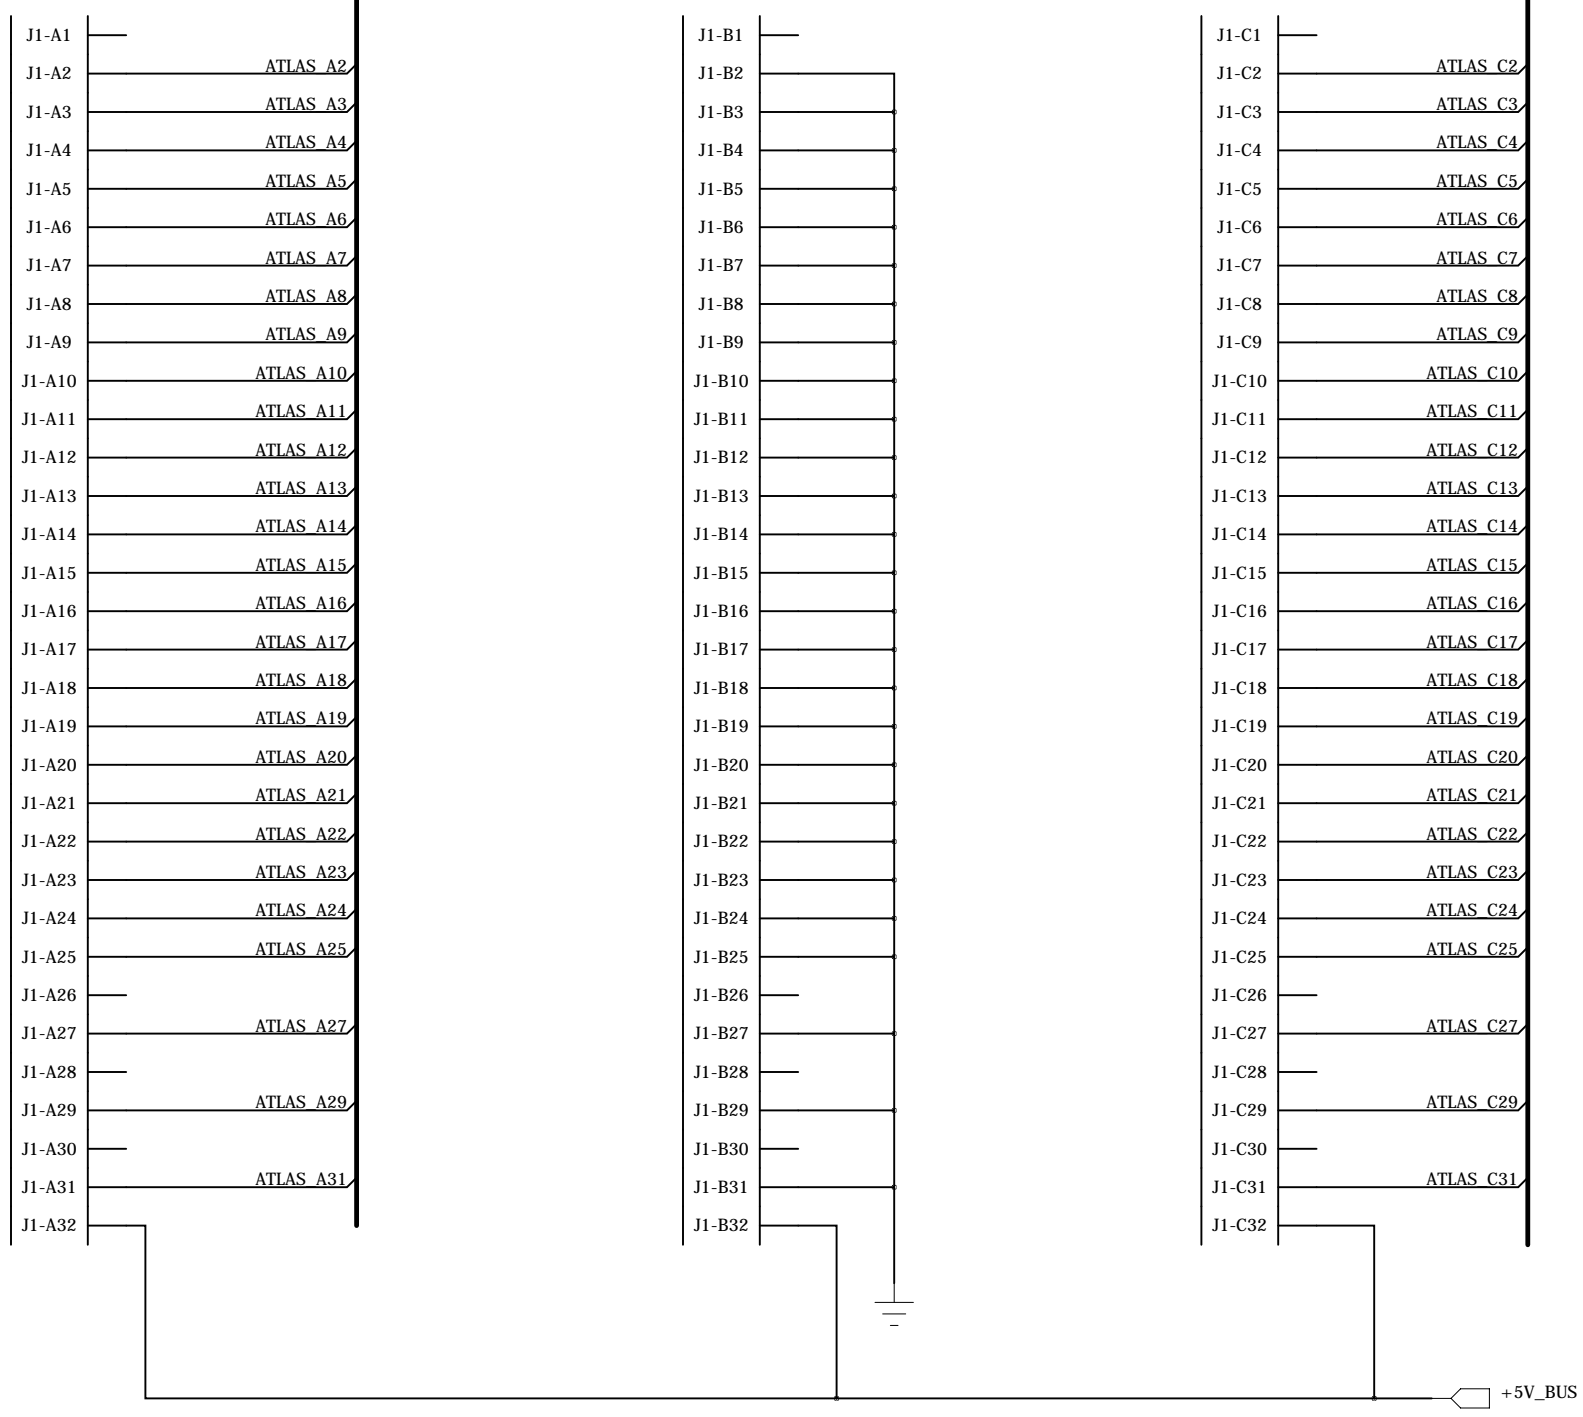

OpenHPSDR

Power Supplies		Metis	
Sheet 1	of 8	Size A3	Rev : A2

ATLAS_A

OpenHPSDR

Atlas Bus Interface

Metis