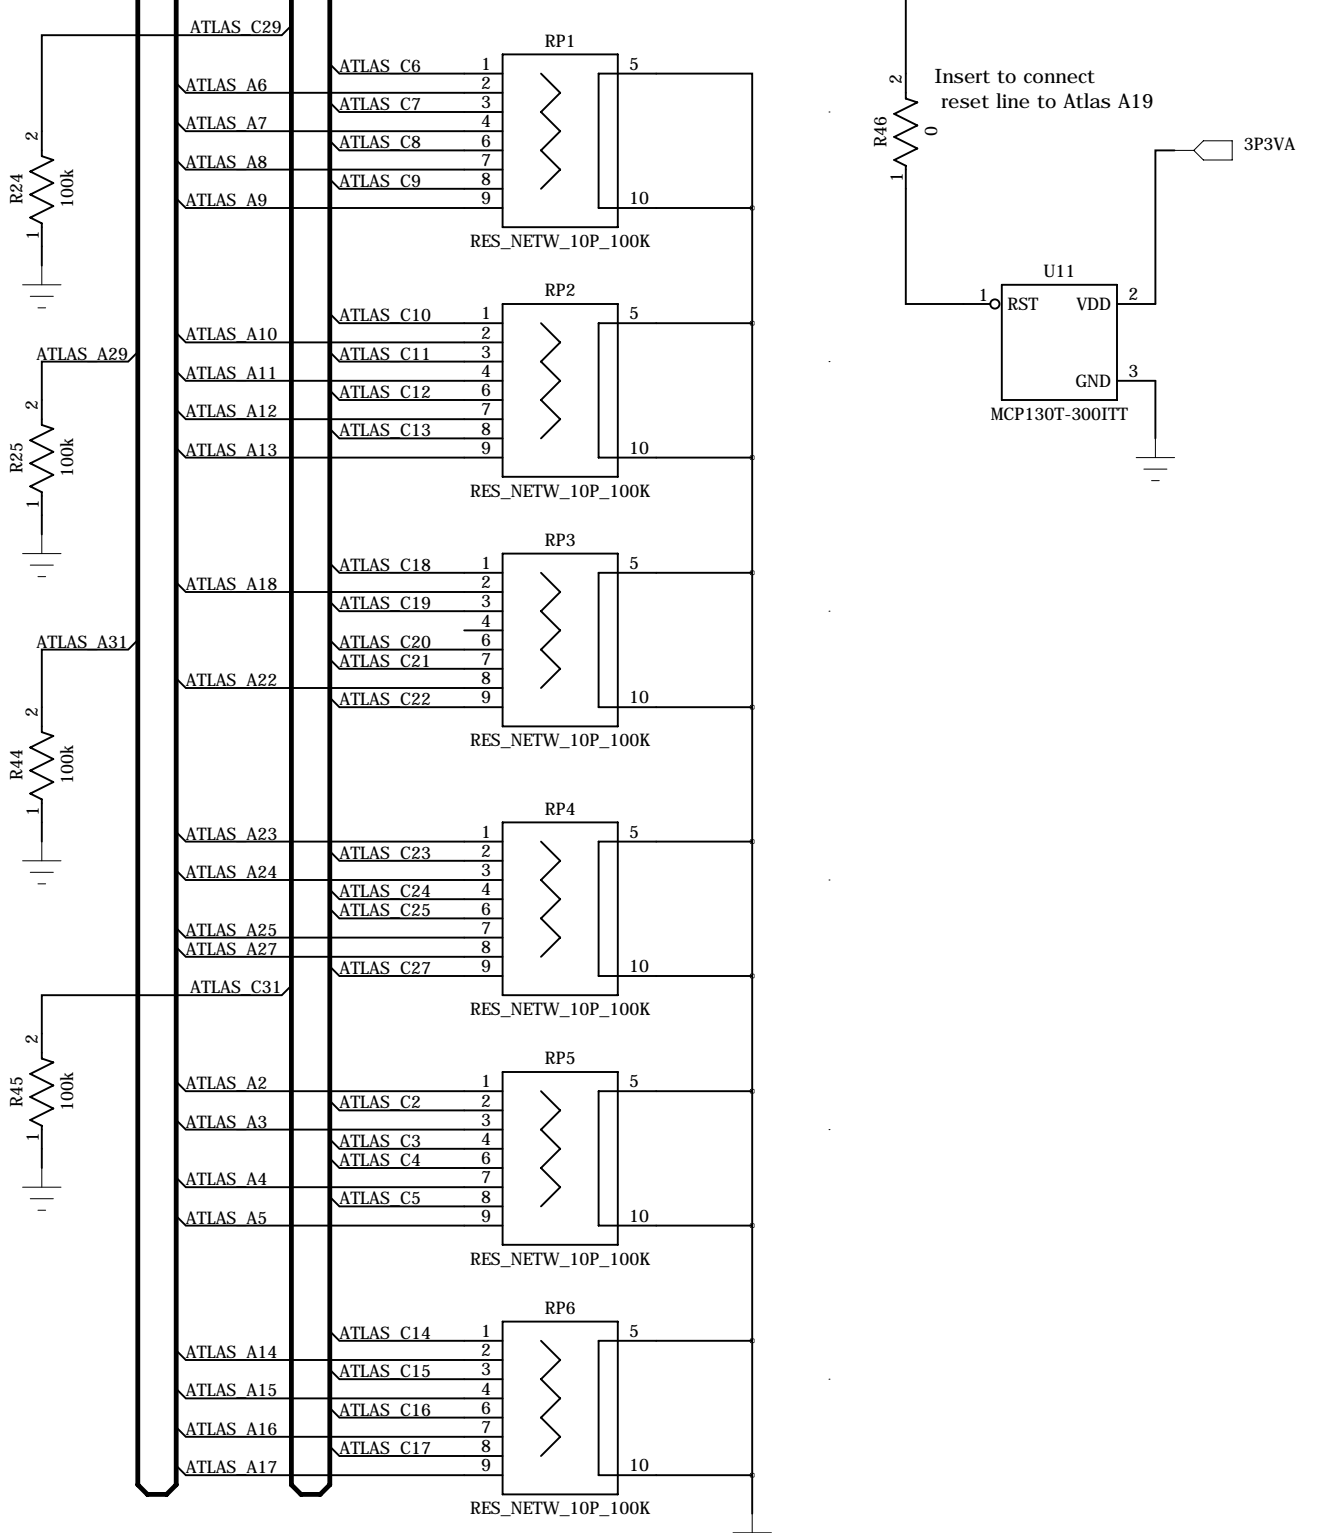

OpenHPSDR

Power Supplies		Metis	
Sheet 1	of 8	Size A3	Rev : A2

ATLAS_A

OpenHPSDR

Atlas Bus Interface

Metis