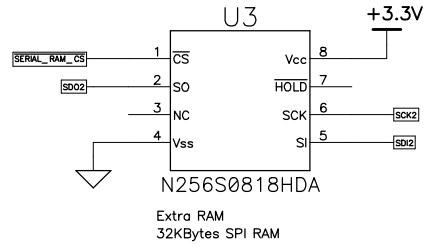

Title	Suitsat II IHU Flight Unit	POWER
Size	Number	Rev 2A
Date	Wed Dec 17, 2008	Drawn by JHU
Filename	flight ihu v2 - altera.s	Sheet 3 of 6

A

B

C

D

Title	Suitsat II IHU Flight Unit	SERIAL
Size	Number	Rev
B		2A
Date	Wed Dec 17, 2008	Drawn by JHJ
Filename	flight ihu v2 - altera	Sheet 5 of 6