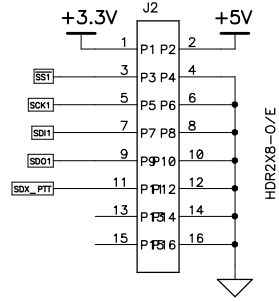

Title	Suitsat II IHU Flight Unit	POWER
Size	Number	Rev 2A
Date	Wed Dec 17, 2008	Drawn by JHU
Filename	flight ihu v2 - altera.s	Sheet 3 of 6

A

B

C

D

Title	Suitsat II IHU Flight Unit	SERIAL
Size	Number	Rev
B		2A
Date	Wed Dec 17, 2008	Drawn by JHJ
Filename	flight ihu v2 - altera	Sheet 5 of 6