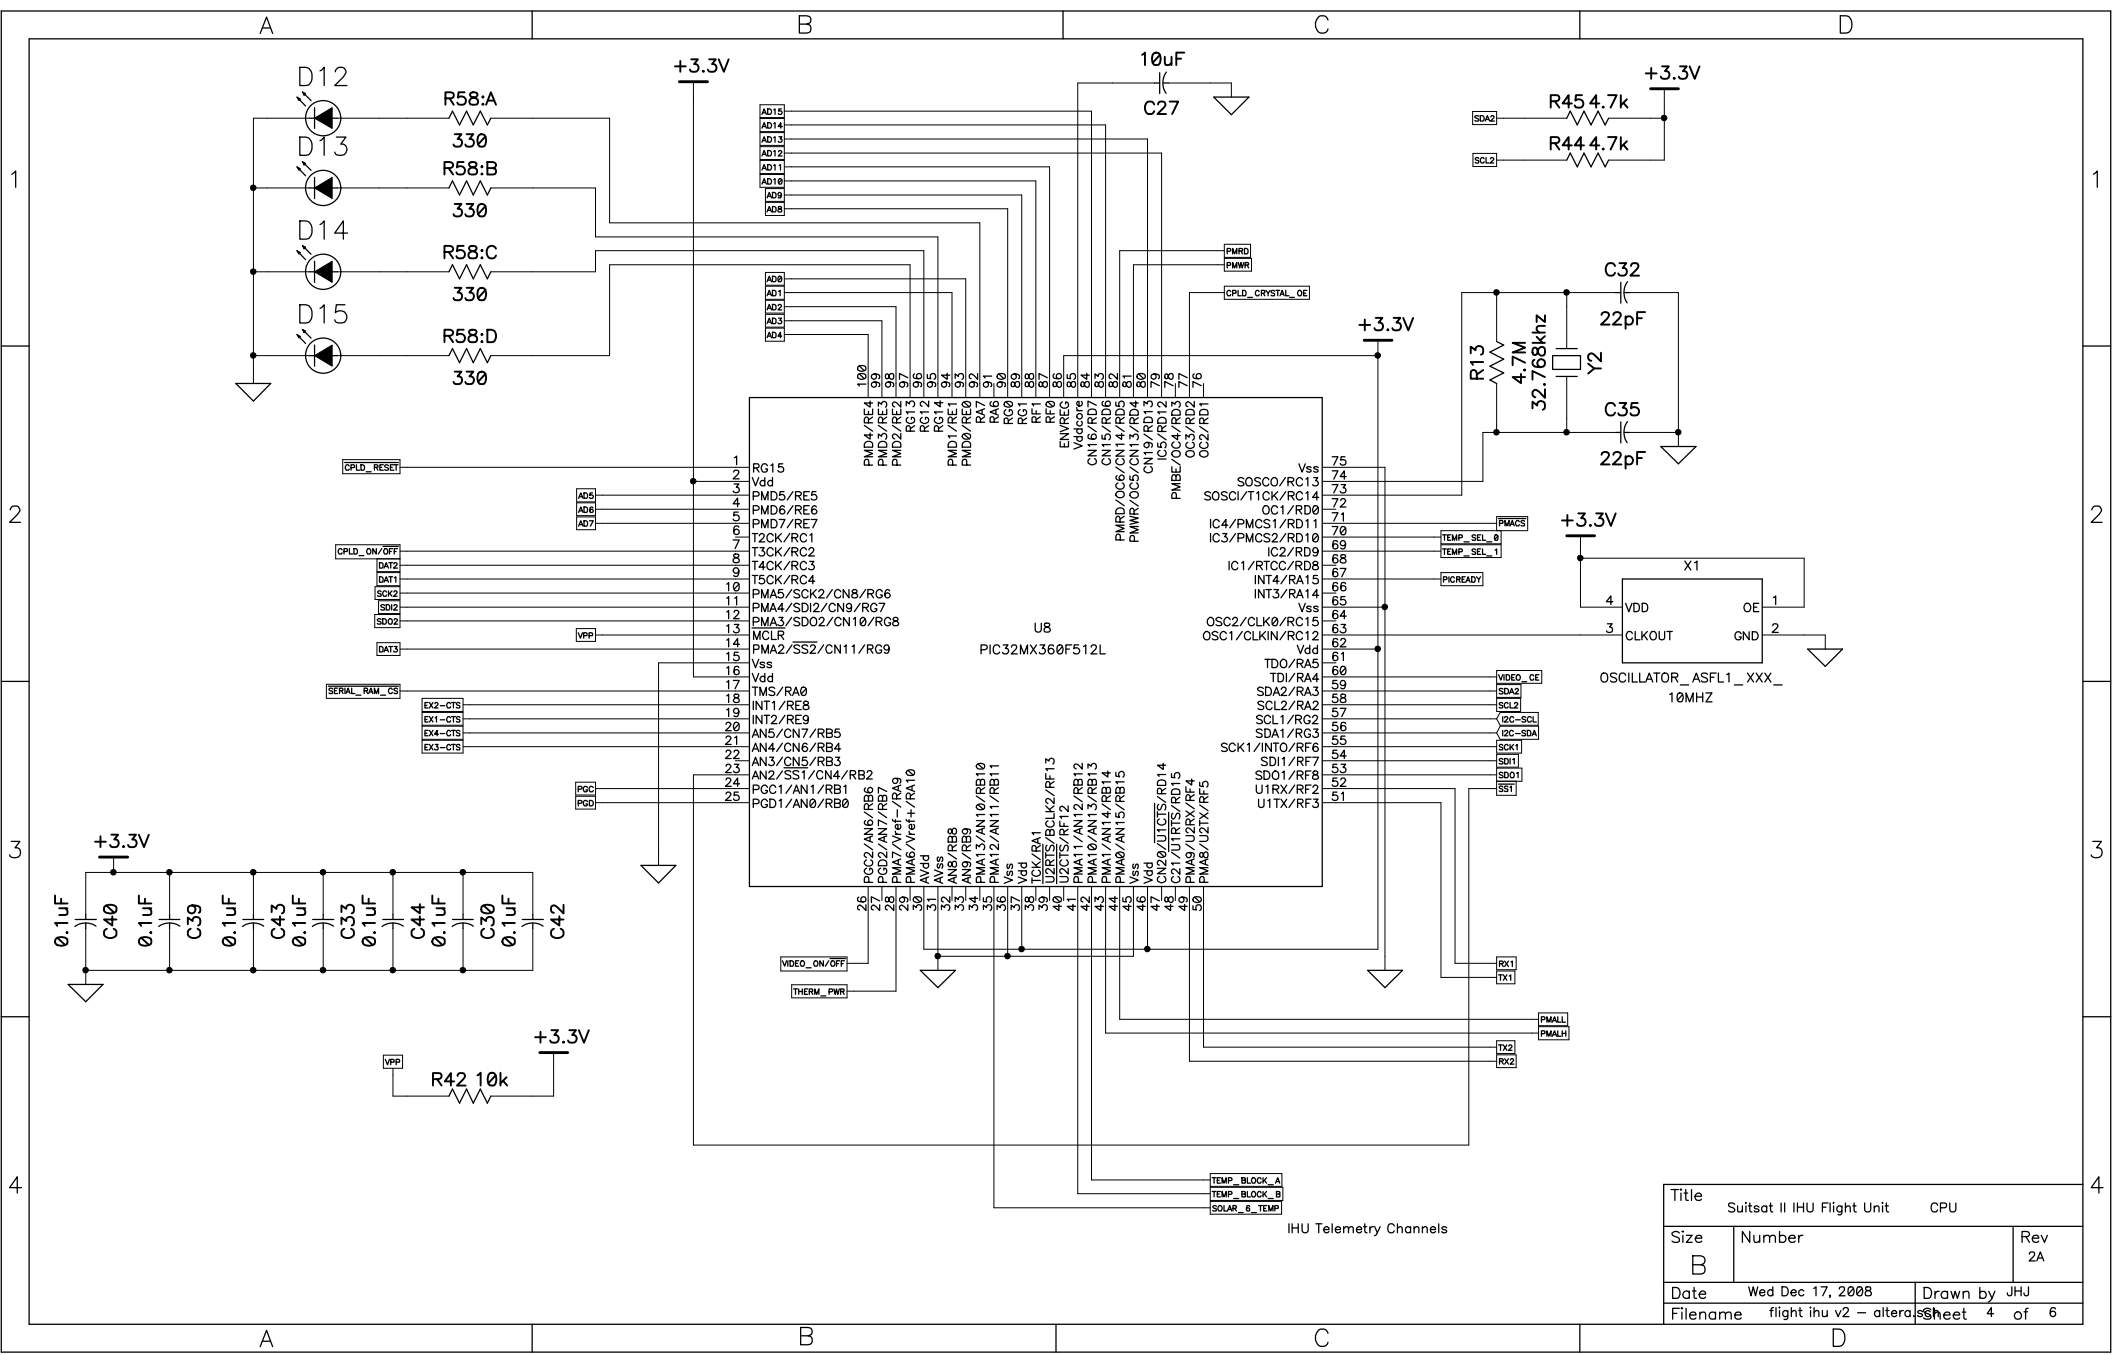

Title		Suitsat II IHU Flight Unit		CPLD	
Size	B	Number		Rev	2A
Date	Wed Dec 17, 2008		Drawn by JHU		
Filename	flight ihu v2 - altera		Sheet 1 of 6		

Title	Suitsat II IHU Flight Unit	VIDEO
Size	Number	Rev
B		2A
Date	Wed Dec 17, 2008	Drawn by JHU
Filename	flight ihu v2 - altera	Sheet 2 of 6

Title	Suitsat II IHU Flight Unit	POWER
Size	Number	Rev 2A
Date	Wed Dec 17, 2008	Drawn by JHU
Filename	flight ihu v2 - altera.s	Sheet 3 of 6

A

B

C

D

Title	Suitsat II IHU Flight Unit	SERIAL
Size	Number	Rev
B		2A
Date	Wed Dec 17, 2008	Drawn by JHJ
Filename	flight ihu v2 - altera	Sheet 5 of 6

Thermistor Sensors
 6 - Solar Panels
 1 - Safety Box
 1 - Local
 1 - RF Box

Title	Suitsat II IHU Flight Unit experiments	
Size	Number	Rev
B		2A
Date	Wed Dec 17, 2008	Drawn by JHJ
Filename	flight ihu v2 - altera	Sheet 6 of 6