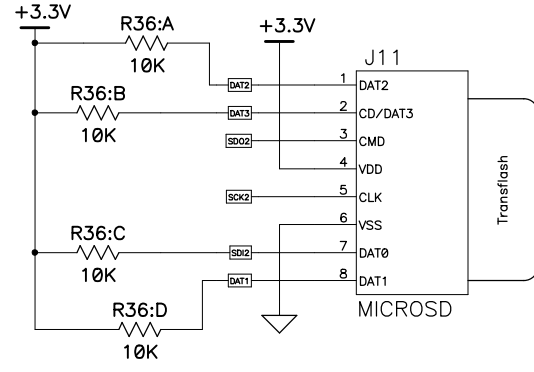

Title	Suitsat II IHU Flight Unit	POWER
Size	Number	Rev 2A
Date	Wed Dec 17, 2008	Drawn by JHU
Filename	flight ihu v2 - altera.s	Sheet 3 of 6

A

B

C

D

Title	Suitsat II IHU Flight Unit	SERIAL
Size	Number	Rev
B		2A
Date	Wed Dec 17, 2008	Drawn by JHJ
Filename	flight ihu v2 - altera	Sheet 5 of 6