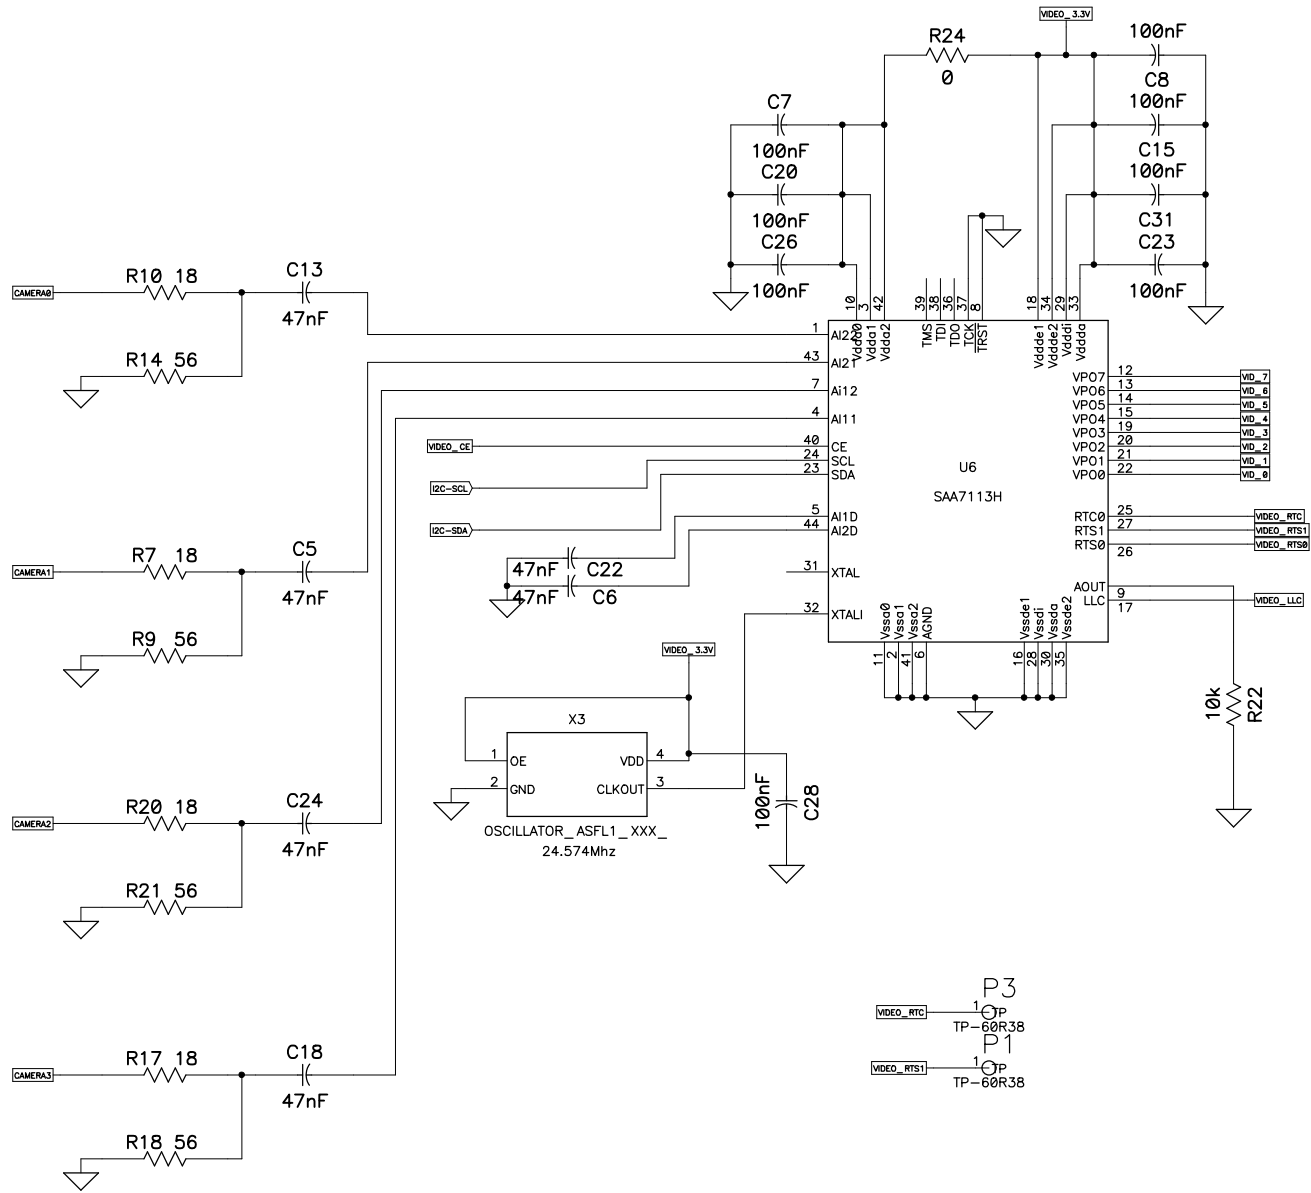

Title		Suitsat II IHU Flight Unit		CPLD	
Size	B	Number		Rev	2A
Date	Wed Dec 17, 2008		Drawn by JHU		
Filename	flight ihu v2 - altera		Sheet 1 of 6		

Title	Suitsat II IHU Flight Unit	VIDEO
Size	Number	Rev
B		2A
Date	Wed Dec 17, 2008	Drawn by JHU
Filename	flight ihu v2 - altera	Sheet 2 of 6

Title	Suitsat II IHU Flight Unit	POWER
Size	Number	Rev 2A
Date	Wed Dec 17, 2008	Drawn by JHU
Filename	flight ihu v2 - altera.s	Sheet 3 of 6

A

B

C

D

Title	Suitsat II IHU Flight Unit	SERIAL
Size	Number	Rev
B		2A
Date	Wed Dec 17, 2008	Drawn by JHJ
Filename	flight ihu v2 - altera	Sheet 5 of 6