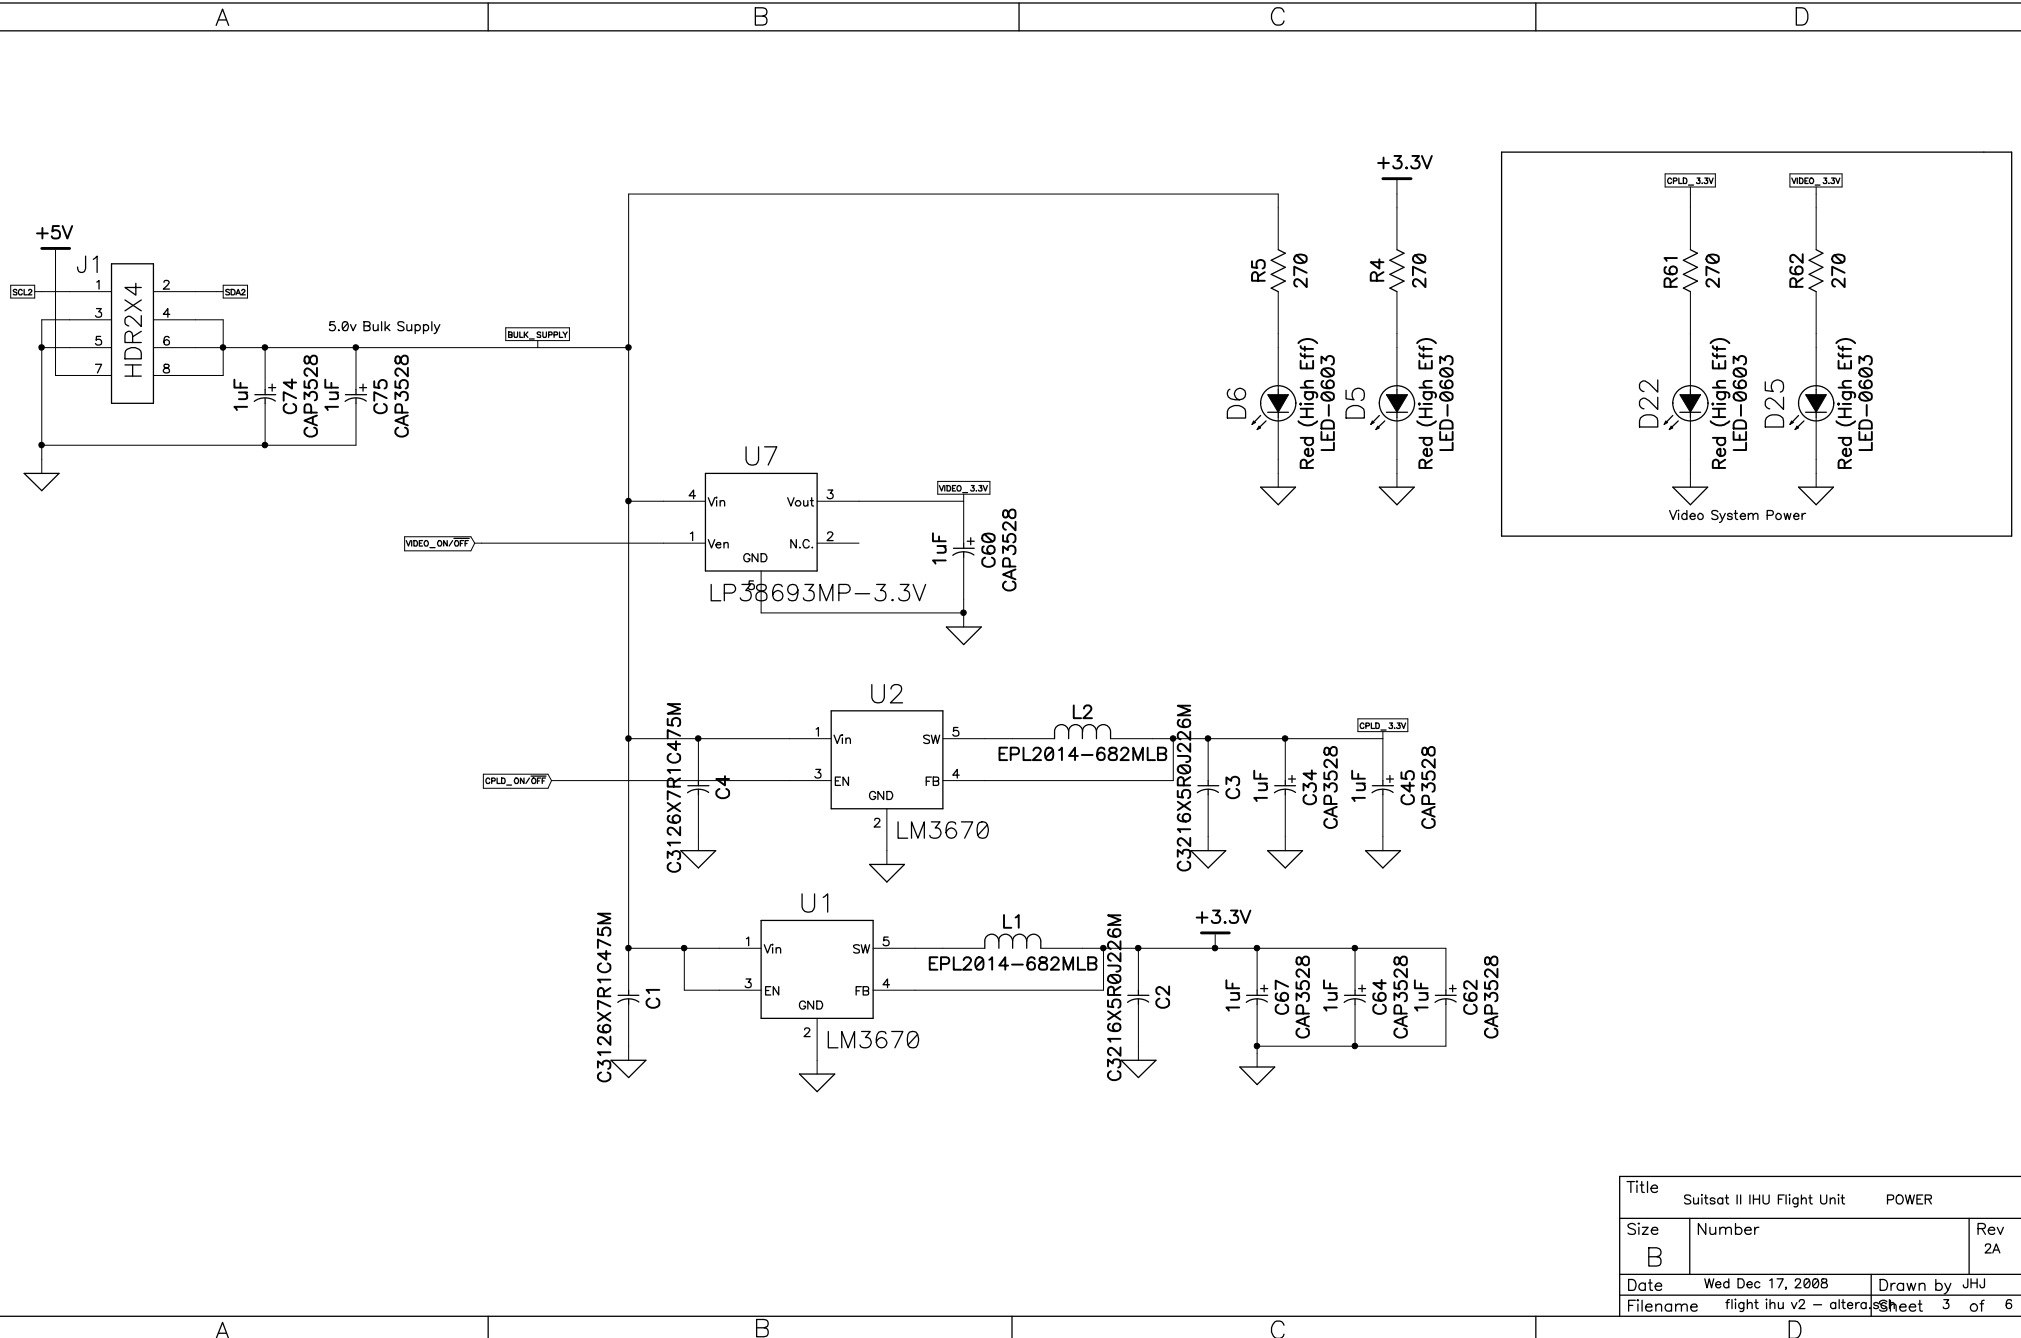

Title		Suitsat II IHU Flight Unit		CPLD	
Size	B	Number		Rev	2A
Date	Wed Dec 17, 2008		Drawn by JHU		
Filename	flight ihu v2 - altera		Sheet 1 of 6		

Title	Suitsat II IHU Flight Unit	VIDEO
Size	Number	Rev
B		2A
Date	Wed Dec 17, 2008	Drawn by JHU
Filename	flight ihu v2 - altera	Sheet 2 of 6

Title	Suitsat II IHU Flight Unit	POWER
Size	Number	Rev 2A
Date	Wed Dec 17, 2008	Drawn by JHU
Filename	flight ihu v2 - altera.s	Sheet 3 of 6

A

B

C

D

Title	Suitsat II IHU Flight Unit	SERIAL
Size	Number	Rev
B		2A
Date	Wed Dec 17, 2008	Drawn by JHJ
Filename	flight ihu v2 - altera	Sheet 5 of 6

Thermistor Sensors
 6 - Solar Panels
 1 - Safety Box
 1 - Local
 1 - RF Box

Title	Suitsat II IHU Flight Unit experiments	
Size	Number	Rev
B		2A
Date	Wed Dec 17, 2008	Drawn by JHJ
Filename	flight ihu v2 - altera	Sheet 6 of 6