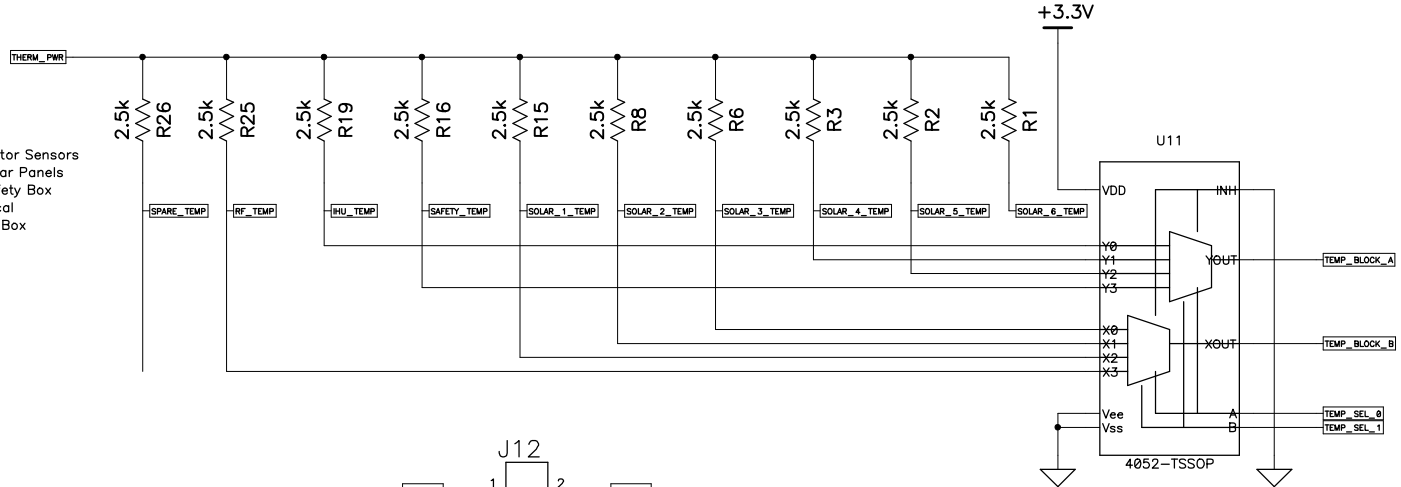

Thermistor Sensors
 6 - Solar Panels
 1 - Safety Box
 1 - Local
 1 - RF Box

Title	Suitsat II IHU Flight Unit experiments	
Size	Number	Rev
B		2A
Date	Wed Dec 17, 2008	Drawn by JHJ
Filename	flight ihu v2 - altera	Sheet 6 of 6