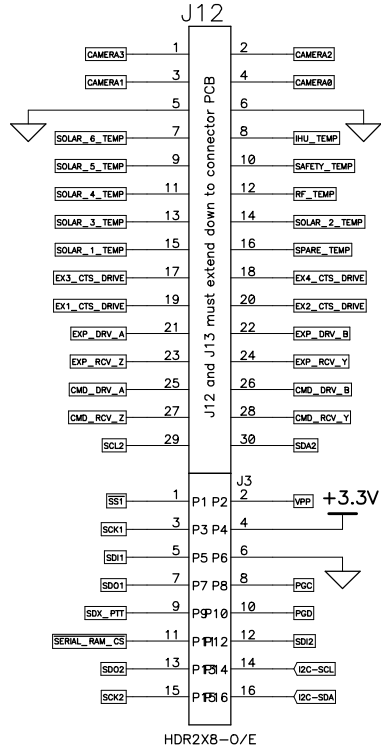

Title	Suitsat II IHU Flight Unit	POWER
Size	Number	Rev 2A
Date	Wed Dec 17, 2008	Drawn by JHU
Filename	flight ihu v2 - altera.s	Sheet 3 of 6

A

B

C

D

Title	Suitsat II IHU Flight Unit	SERIAL
Size	Number	Rev
B		2A
Date	Wed Dec 17, 2008	Drawn by JHJ
Filename	flight ihu v2 - altera	Sheet 5 of 6

A

B

C

D

A

B

C

D

Thermistor Sensors
 6 - Solar Panels
 1 - Safety Box
 1 - Local
 1 - RF Box

Title	Suitsat II IHU Flight Unit experiments	
Size	Number	Rev
B		2A
Date	Wed Dec 17, 2008	Drawn by JHJ
Filename	flight ihu v2 - altera	Sheet 6 of 6