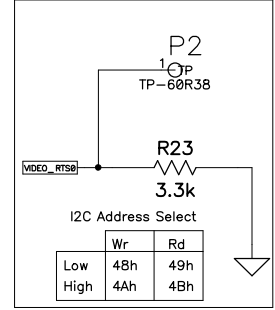

Title		Suitsat II IHU Flight Unit		CPLD	
Size	B	Number		Rev	2A
Date	Wed Dec 17, 2008		Drawn by JHU		
Filename	flight ihu v2 - altera		Sheet 1 of 6		

Title	Suitsat II IHU Flight Unit	VIDEO
Size	Number	Rev
B		2A
Date	Wed Dec 17, 2008	Drawn by JHU
Filename	flight ihu v2 - altera	Sheet 2 of 6