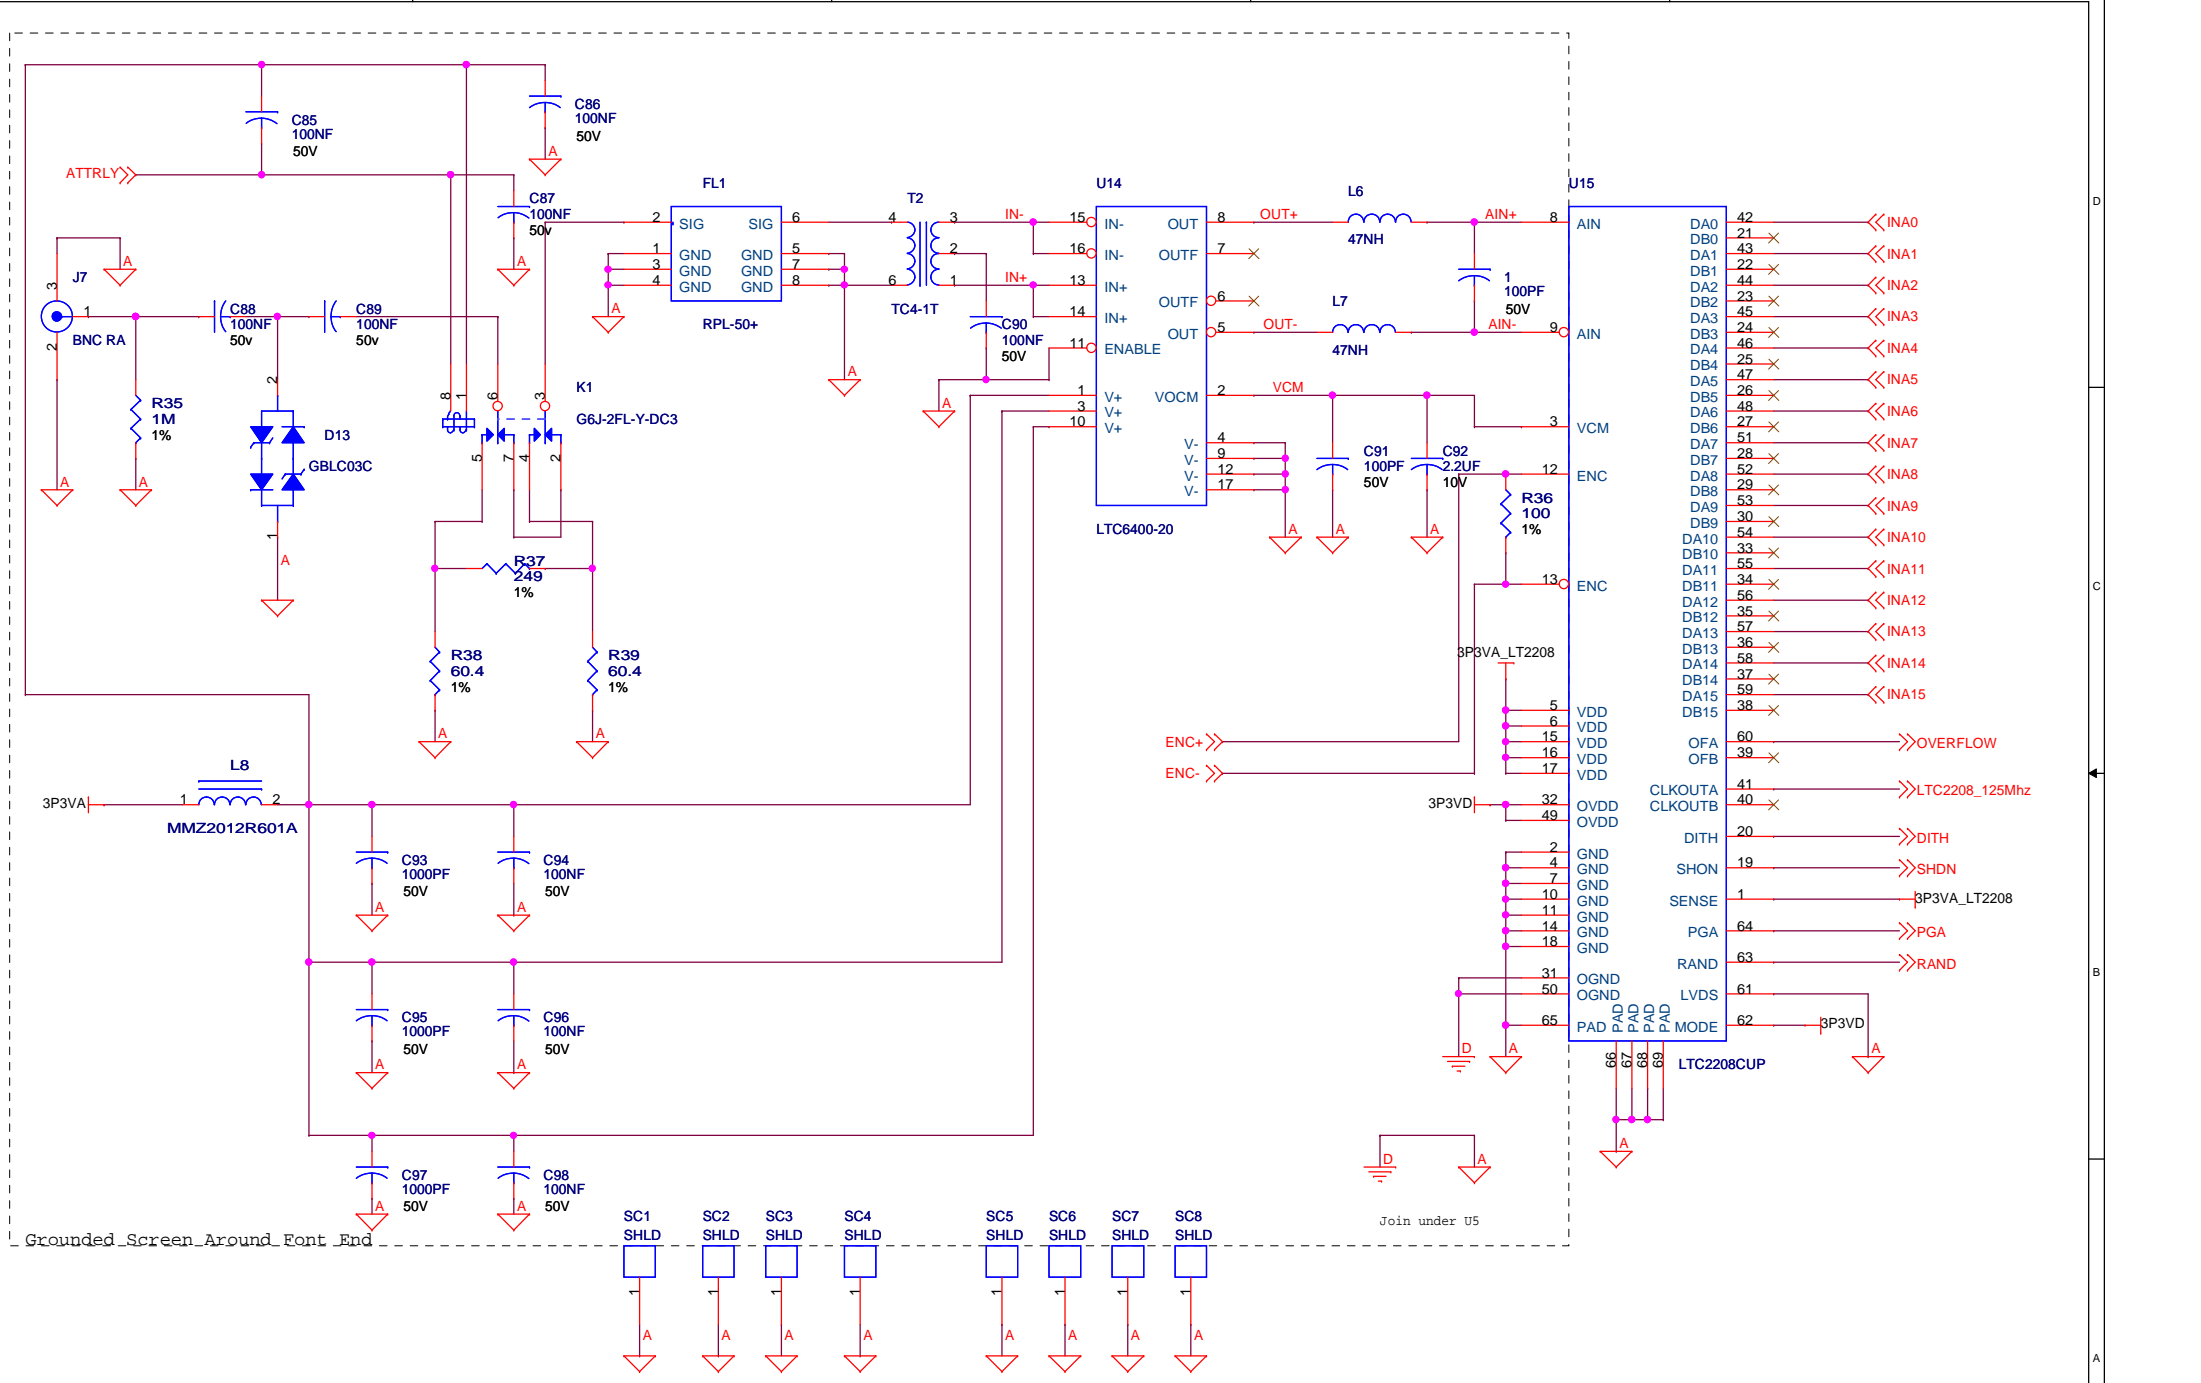

	MSEL2	MSEL1	MSEL0
AS	0	1	0
PS	1	0	0
FPP	1	1	0
JTAG	X	X	X

ALTERA EP3C40Q240
Version = 1.0

HPSDR		
Copyright 2009 - Kevin Wheatley M0KHZ, Phil Harman VK6APH and Anthony Taylor		
Title Hermes: FPGA Power		
Derived from the work of the HPSDR community.		
Released under TAPR Non-commercial Hardware License. http://www.tapr.org/NCL		
Size	Document Number	Rev
B		A5
Date:	Friday, September 11, 2009	Sheet 3 of 9

HPSDR
 Copyright 2009 - Kevin Wheatley M0KHZ, Phil Harman VK6APH and Anthony Taylor.
 Title: Hermes: Tx RF Deck
 Derived from the work of the HPSDR community. <http://www.tapr.org/NCL>
 Released under TAPR Non-commercial Hardware License.
 Size: Document Number Rev: A5
 Date: Friday, September 11, 2009 Sheet 8 of 9