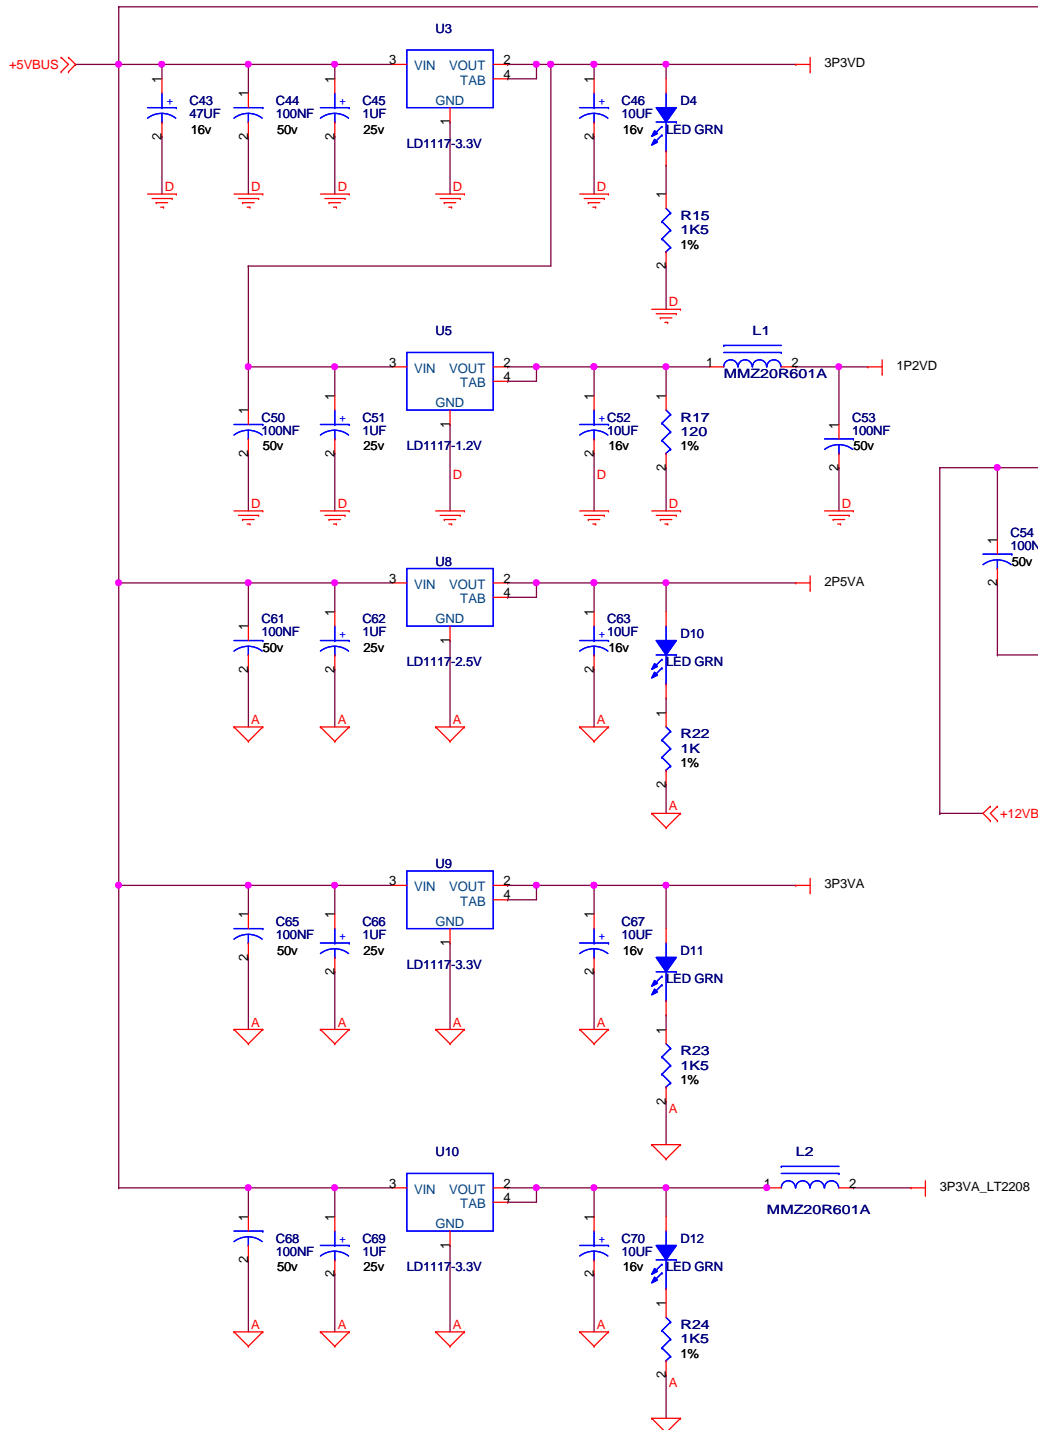

	MSEL2	MSEL1	MSEL0
AS	0	1	0
PS	1	0	0
FPP	1	1	0
JTAG	X	X	X

ALTERA EP3C40Q240
Version = 1.0

HPSDR		
Copyright 2009 - Kevin Wheatley M0KHZ, Phil Harman VK6APH and Anthony Taylor		
Title Hermes: FPGA Power		
Derived from the work of the HPSDR community.		
Released under TAPR Non-commercial Hardware License. http://www.tapr.org/NCL		
Size	Document Number	Rev
B		A5
Date:	Friday, September 11, 2009	Sheet 3 of 9

HPSDR
 Copyright 2009 - Kevin Wheatley M0KHZ, Phil Harman VK6APH and Anthony Taylor.
 Title: Hermes: Tx RF Deck
 Derived from the work of the HPSDR community. <http://www.tapr.org/NCL>
 Released under TAPR Non-commercial Hardware License.
 Size: Document Number Rev: A5
 Date: Friday, September 11, 2009 Sheet 8 of 9