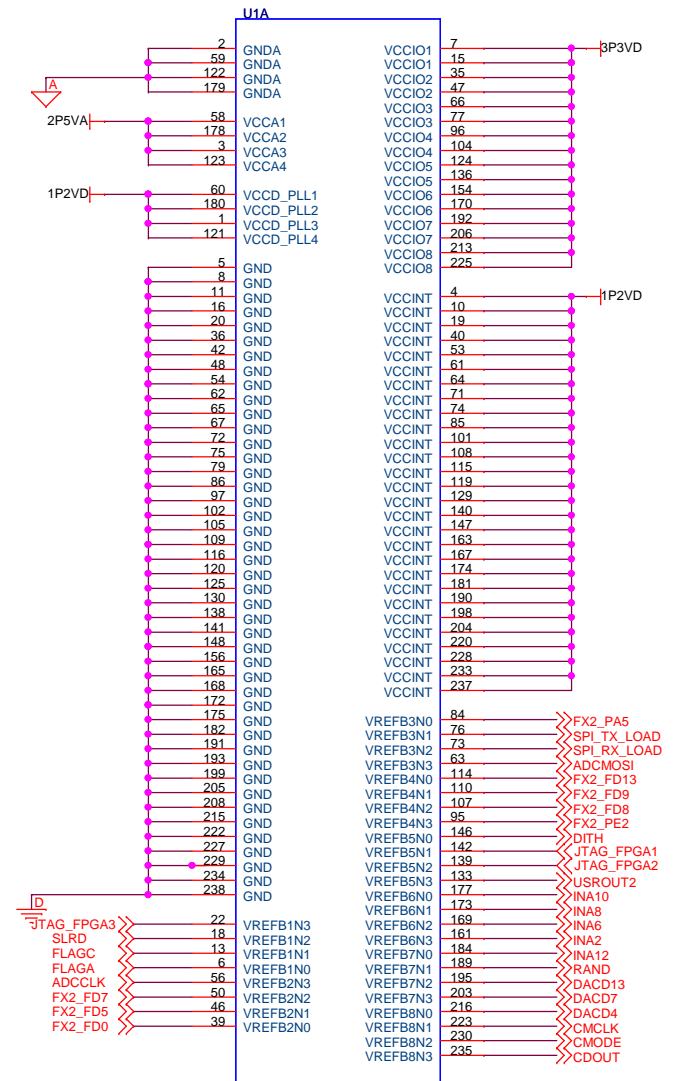

	MSEL2	MSEL1	MSEL0
AS	0	1	0
PS	1	0	0
FPP	1	1	0
JTAG	X	X	X

ALTERA EP3C40Q240
Version = 1.0

HPSDR		
Copyright 2009 - Kevin Wheatley M0KHZ, Phil Harman VK6APH and Anthony Taylor		
Title Hermes: FPGA Power		
Derived from the work of the HPSDR community.		
Released under TAPR Non-commercial Hardware License. http://www.tapr.org/NCL		
Size	Document Number	Rev
B		A5
Date:	Friday, September 11, 2009	Sheet 3 of 9

HPSDR
 Copyright 2009 - Kevin Wheatley M0KHZ, Phil Harman VK6APH and Anthony Taylor.
 Title: Hermes: Tx RF Deck
 Derived from the work of the HPSDR community. <http://www.tapr.org/NCL>
 Released under TAPR Non-commercial Hardware License.
 Size: Document Number Rev: A5
 Date: Friday, September 11, 2009 Sheet 8 of 9