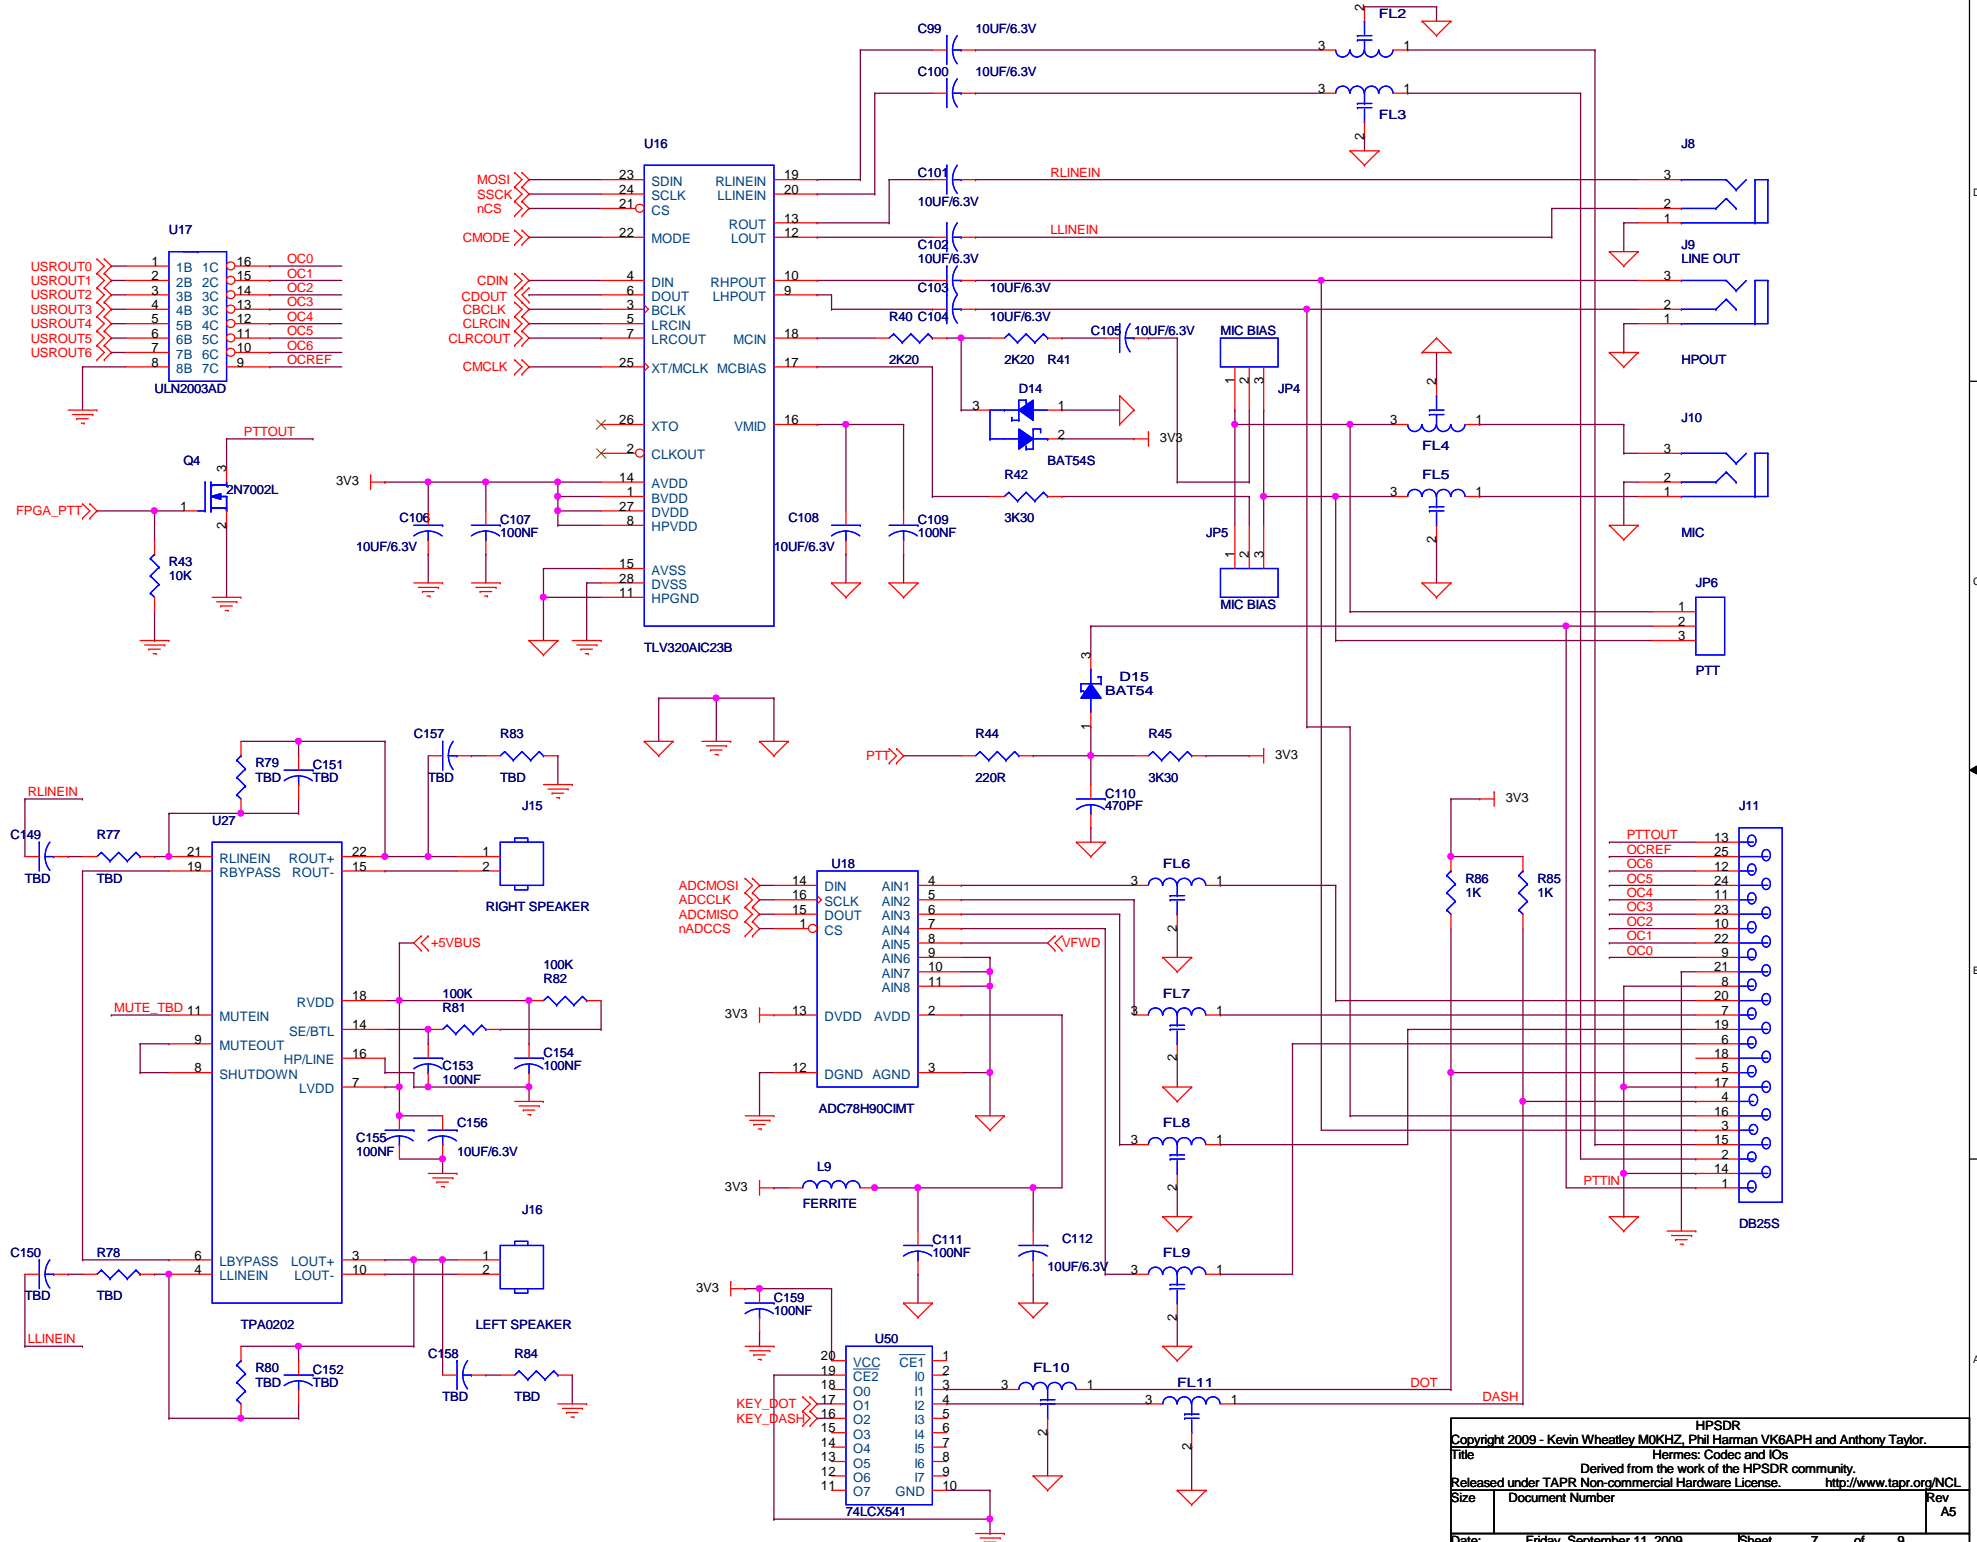

	MSEL2	MSEL1	MSEL0
AS	0	1	0
PS	1	0	0
FPP	1	1	0
JTAG	X	X	X

ALTERA EP3C40Q240
Version = 1.0

HPSDR		
Copyright 2009 - Kevin Wheatley M0KHZ, Phil Harman VK6APH and Anthony Taylor		
Title Hermes: FPGA Power		
Derived from the work of the HPSDR community.		
Released under TAPR Non-commercial Hardware License. http://www.tapr.org/NCL		
Size	Document Number	Rev
B		A5
Date:	Friday, September 11, 2009	Sheet 3 of 9

HPSDR
 Copyright 2009 - Kevin Wheatley M0KHZ, Phil Harman VK6APH and Anthony Taylor.
 Title: Hermes: Tx RF Deck
 Derived from the work of the HPSDR community. <http://www.tapr.org/NCL>
 Released under TAPR Non-commercial Hardware License.
 Size: Document Number Rev: A5
 Date: Friday, September 11, 2009 Sheet 8 of 9