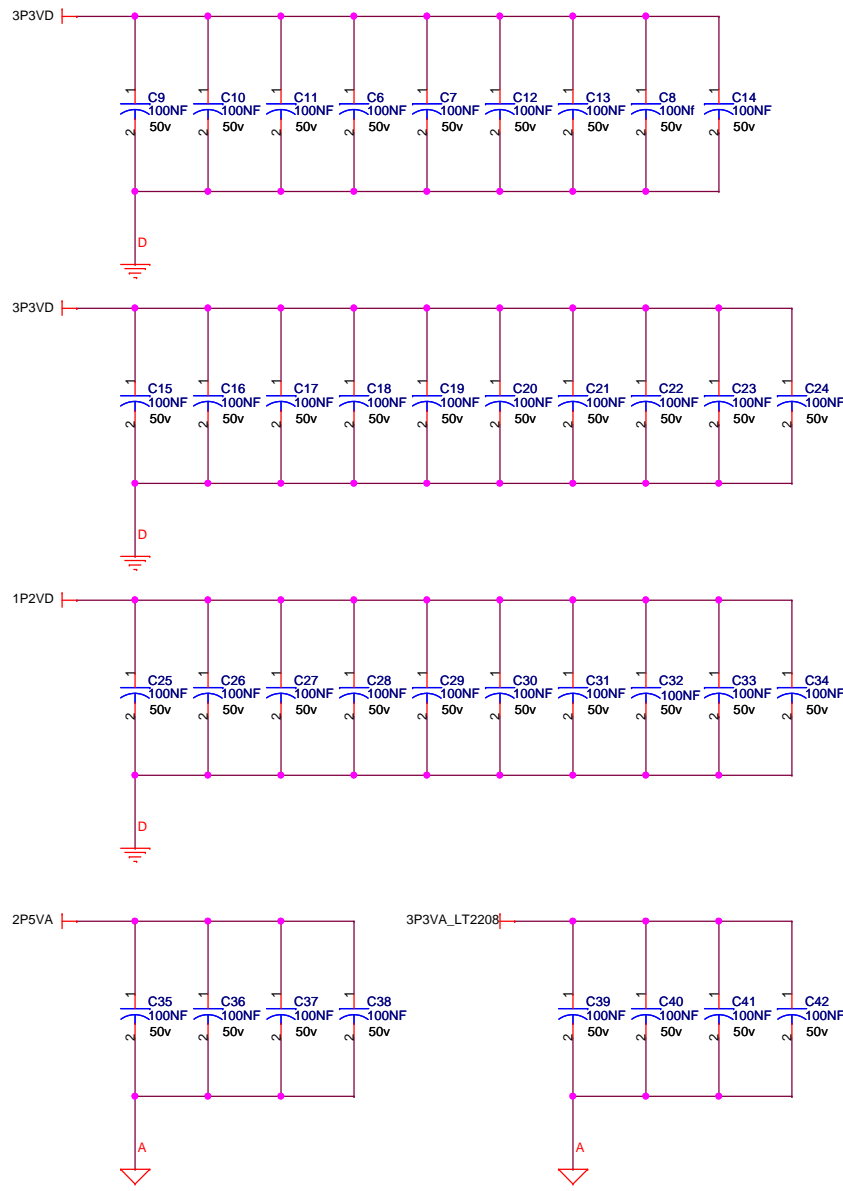

	MSEL2	MSEL1	MSEL0
AS	0	1	0
PS	1	0	0
FPP	1	1	0
JTAG	X	X	X

ALTERA EP3C40Q240
Version = 1.0

HPSDR		
Copyright 2009 - Kevin Wheatley M0KHZ, Phil Harman VK6APH and Anthony Taylor		
Title Hermes: FPGA Power		
Derived from the work of the HPSDR community.		
Released under TAPR Non-commercial Hardware License. http://www.tapr.org/NCL		
Size	Document Number	Rev
B		A5
Date:	Friday, September 11, 2009	Sheet 3 of 9

HPSDR
 Copyright 2009 - Kevin Wheatley M0KHZ, Phil Harman VK6APH and Anthony Taylor.
 Title: Hermes: Tx RF Deck
 Derived from the work of the HPSDR community. <http://www.tapr.org/NCL>
 Released under TAPR Non-commercial Hardware License.
 Size: Document Number Rev: A5
 Date: Friday, September 11, 2009 Sheet 8 of 9