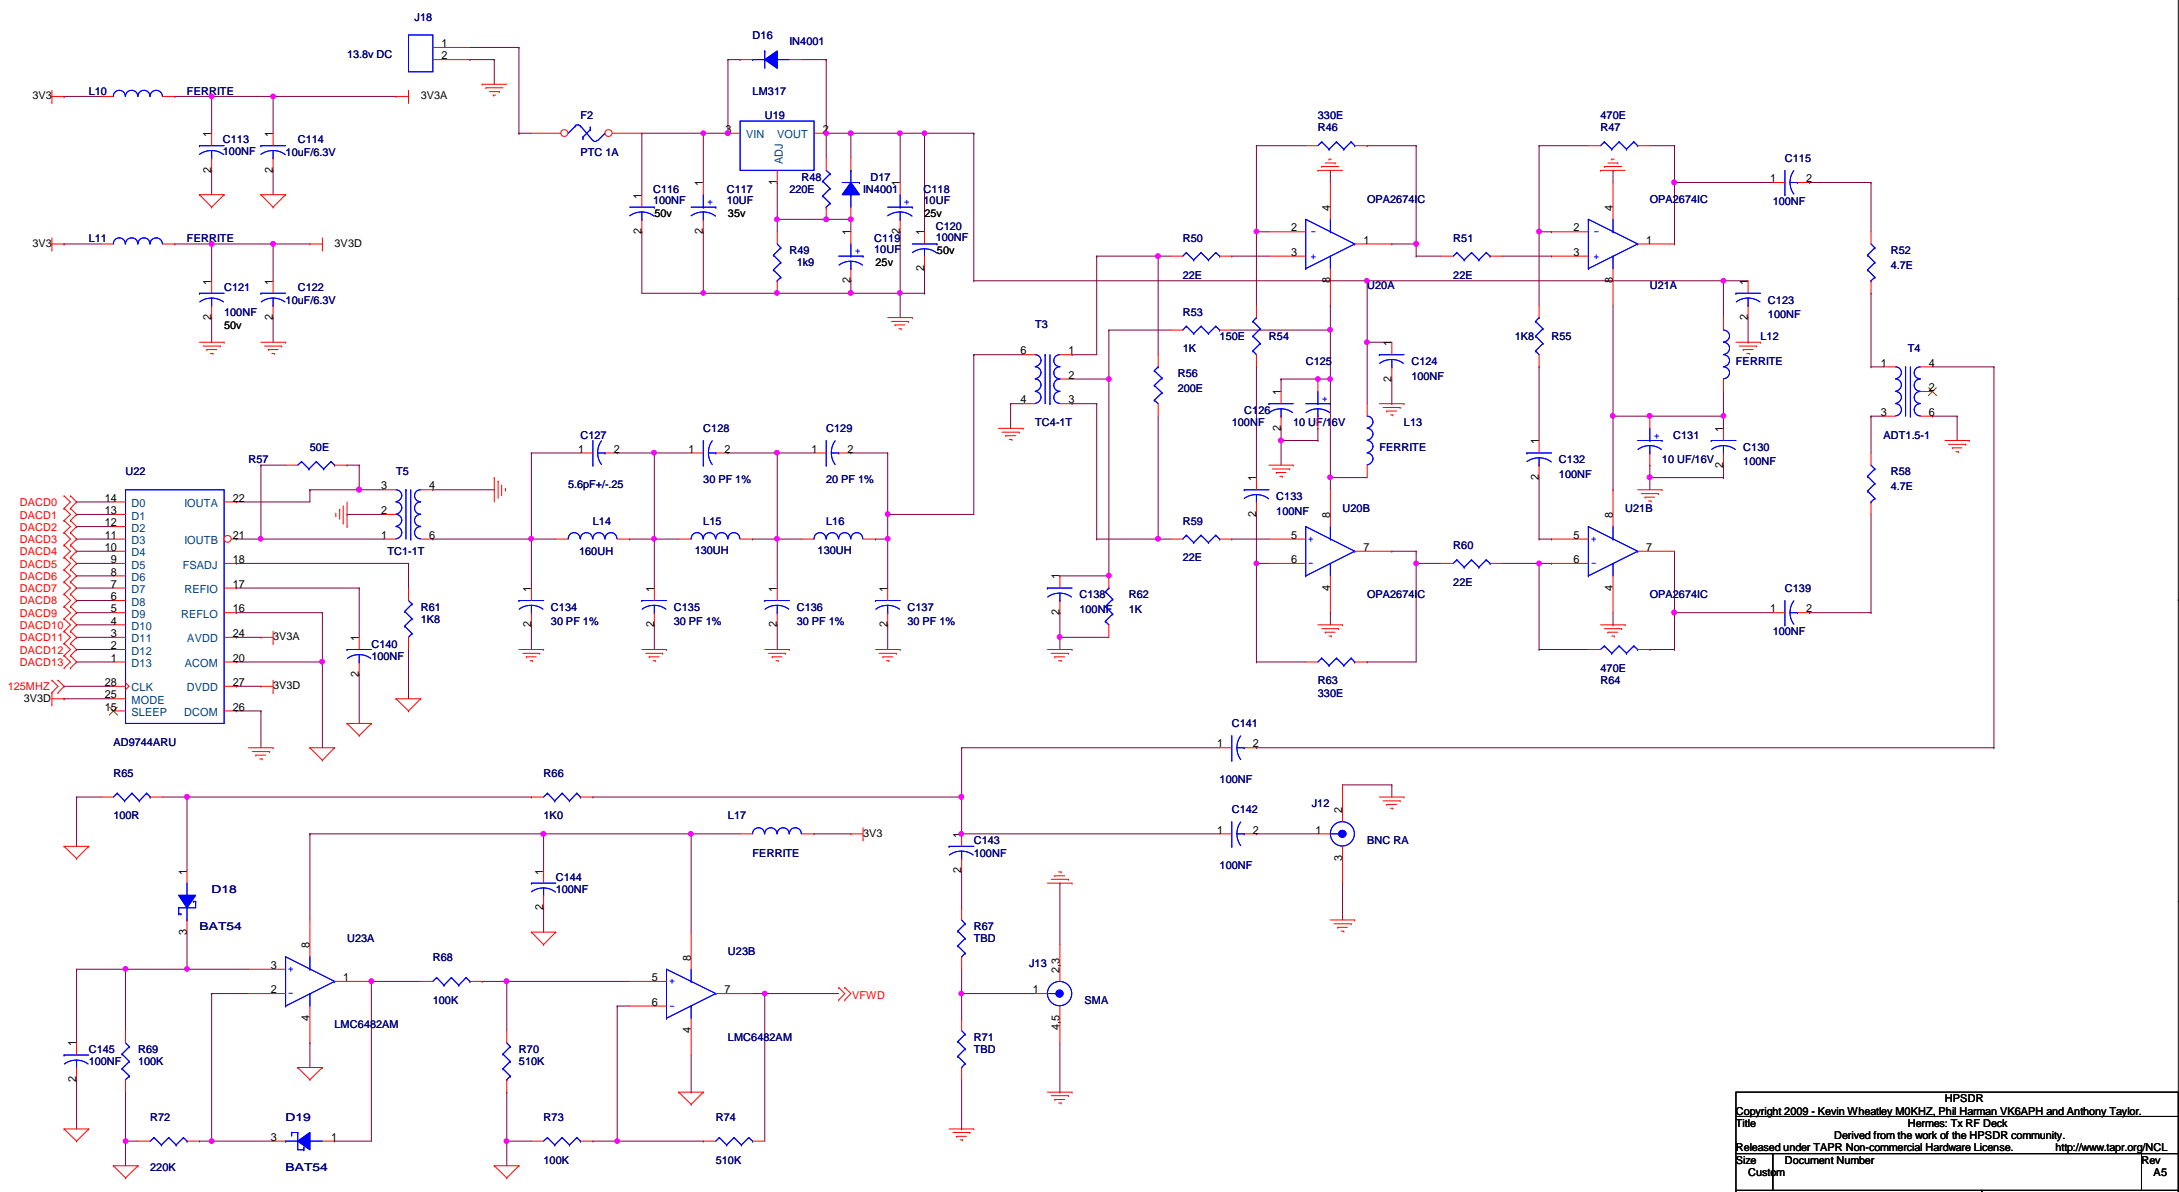

	MSEL2	MSEL1	MSEL0
AS	0	1	0
PS	1	0	0
FPP	1	1	0
JTAG	X	X	X

ALTERA EP3C40Q240
Version = 1.0

HPSDR		
Copyright 2009 - Kevin Wheatley M0KHZ, Phil Harman VK6APH and Anthony Taylor		
Title Hermes: FPGA Power		
Derived from the work of the HPSDR community.		
Released under TAPR Non-commercial Hardware License. http://www.tapr.org/NCL		
Size	Document Number	Rev
B		A5
Date:	Friday, September 11, 2009	Sheet 3 of 9

HPSDR
 Copyright 2009 - Kevin Wheatley M0KHZ, Phil Harman VK6APH and Anthony Taylor.
 Title: Hermes: Tx RF Deck
 Derived from the work of the HPSDR community. <http://www.tapr.org/NCL>
 Released under TAPR Non-commercial Hardware License.
 Size: Document Number Rev: A5
 Date: Friday, September 11, 2009 Sheet 8 of 9