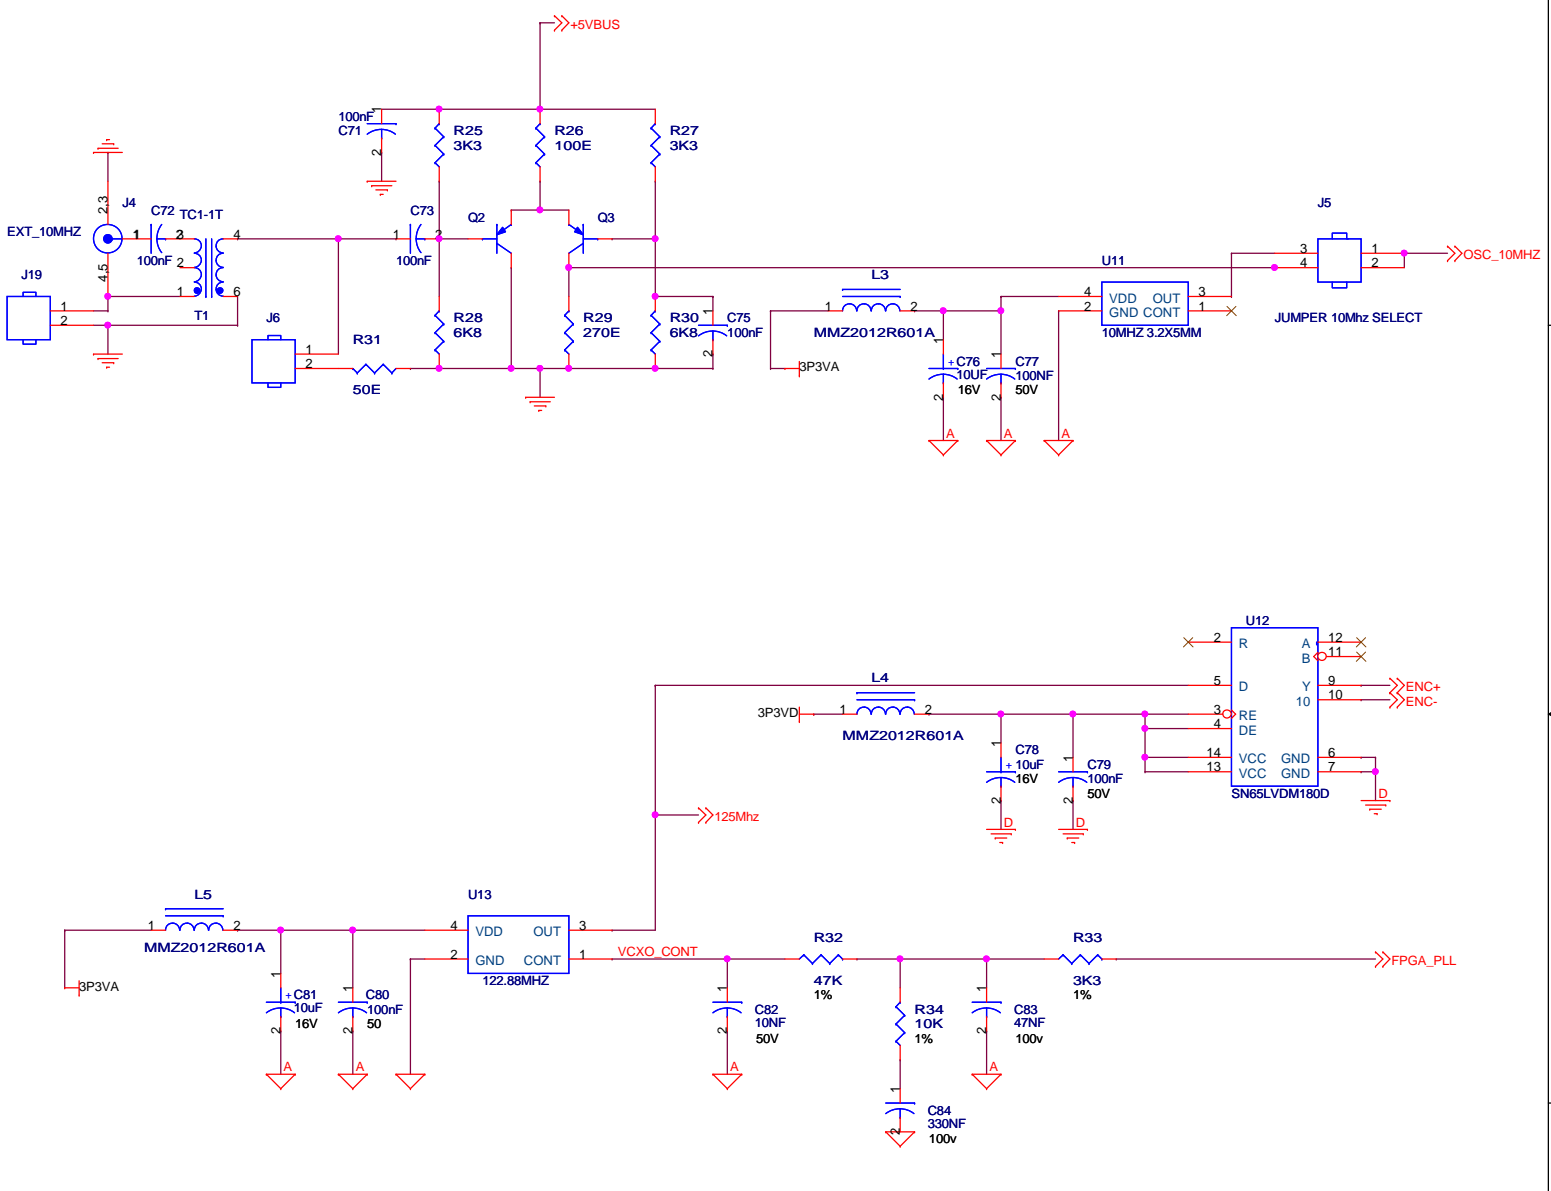

	MSEL2	MSEL1	MSEL0
AS	0	1	0
PS	1	0	0
FPP	1	1	0
JTAG	X	X	X

ALTERA EP3C40Q240
Version = 1.0

HPSDR		
Copyright 2009 - Kevin Wheatley M0KHZ, Phil Harman VK6APH and Anthony Taylor		
Title Hermes: FPGA Power		
Derived from the work of the HPSDR community.		
Released under TAPR Non-commercial Hardware License. http://www.tapr.org/NCL		
Size	Document Number	Rev
B		A5
Date:	Friday, September 11, 2009	Sheet 3 of 9

HPSDR
 Copyright 2009 - Kevin Wheatley M0KHZ, Phil Harman VK6APH and Anthony Taylor.
 Title: Hermes: Tx RF Deck
 Derived from the work of the HPSDR community. <http://www.tapr.org/NCL>
 Released under TAPR Non-commercial Hardware License.
 Size: Document Number Rev: A5
 Date: Friday, September 11, 2009 Sheet 8 of 9