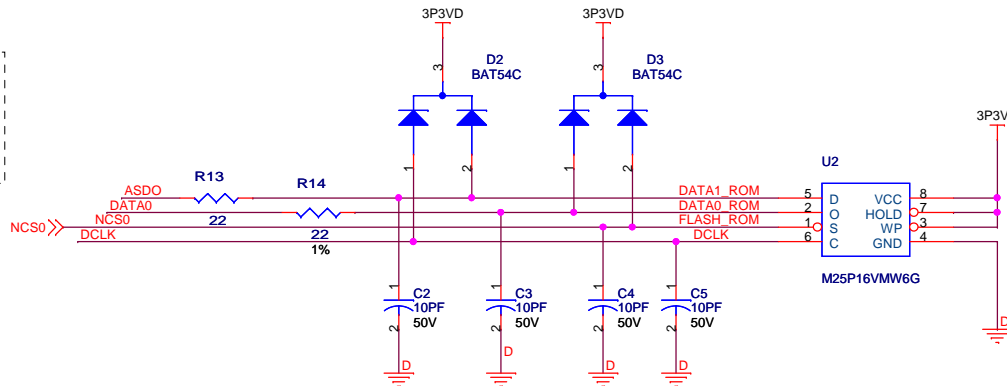

	MSEL2	MSEL1	MSEL0
AS	0	1	0
PS	1	0	0
FPP	1	1	0
JTAG	X	X	X

ALTERA EP3C40Q240
Version = 1.0

HPSDR		
Copyright 2009 - Kevin Wheatley M0KHZ, Phil Harman VK6APH and Anthony Taylor		
Title Hermes: FPGA Power		
Derived from the work of the HPSDR community.		
Released under TAPR Non-commercial Hardware License. http://www.tapr.org/NCL		
Size	Document Number	Rev
B		A5
Date:	Friday, September 11, 2009	Sheet 3 of 9

HPSDR
 Copyright 2009 - Kevin Wheatley M0KHZ, Phil Harman VK6APH and Anthony Taylor.
 Title: Hermes: Tx RF Deck
 Derived from the work of the HPSDR community. <http://www.tapr.org/NCL>
 Released under TAPR Non-commercial Hardware License.
 Size: Document Number Rev: A5
 Date: Friday, September 11, 2009 Sheet 8 of 9