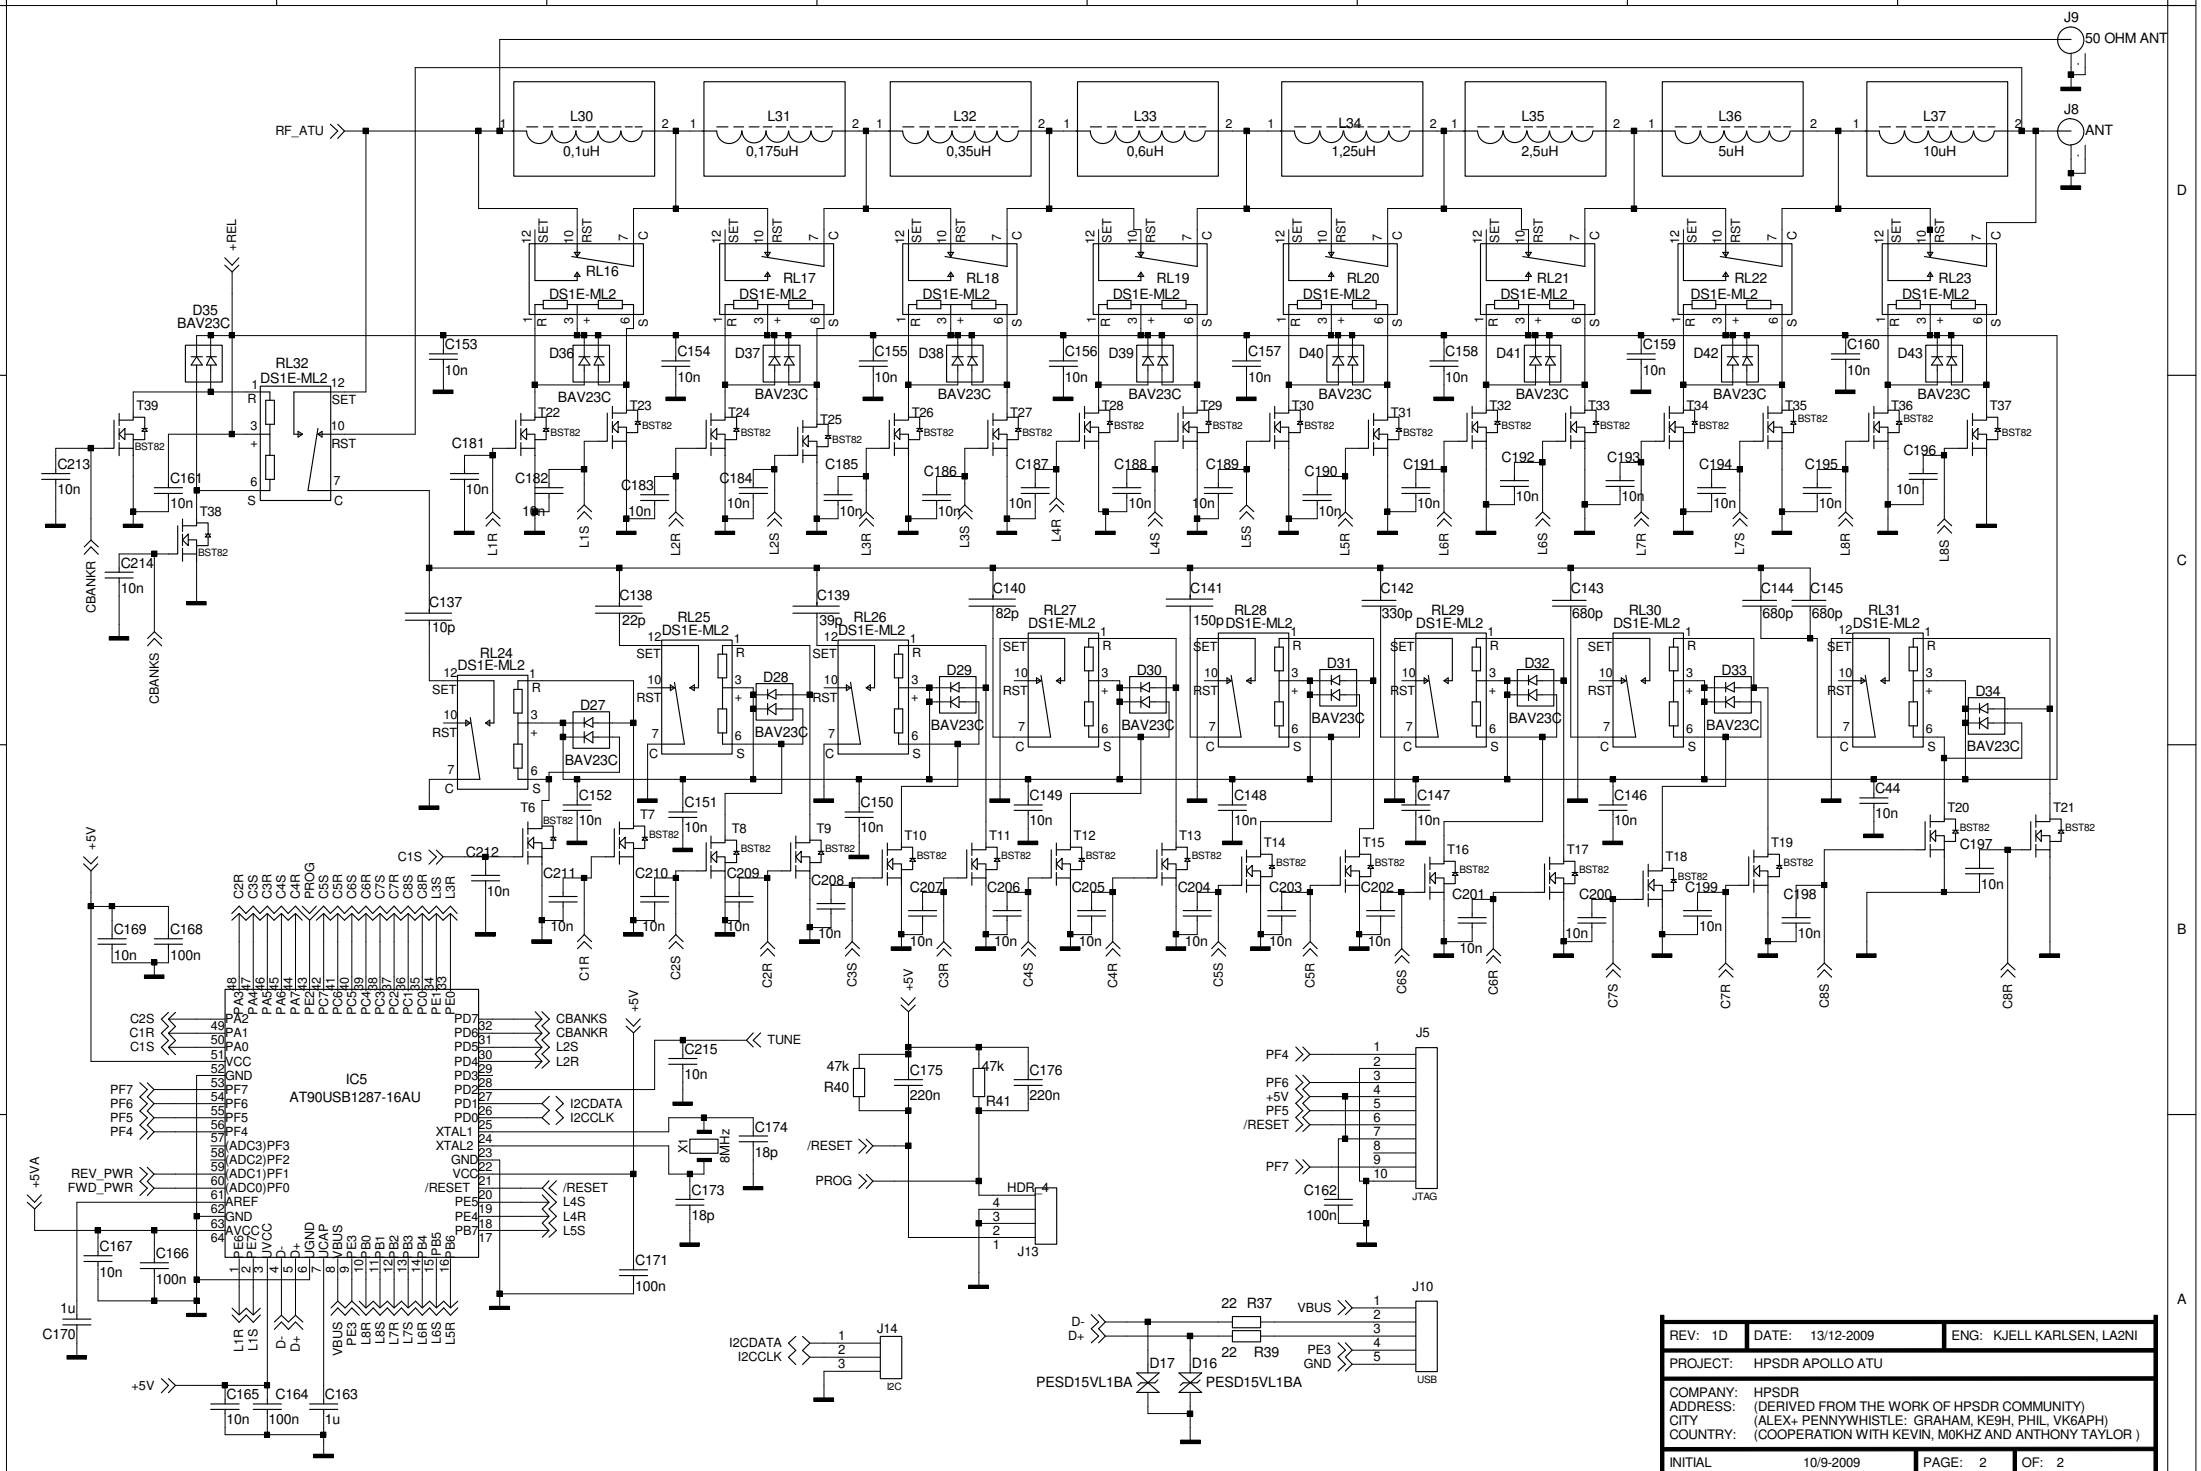

REV: 1D	DATE: 13/12-2009	ENG: KJELL KARLSEN, LA2NI
PROJECT: HPSDR APOLLO ATU		
COMPANY: HPSDR ADDRESS: (DERIVED FROM THE WORK OF HPSDR COMMUNITY) CITY: (ALEX+ PENNYWHISTLE: GRAHAM, KESH, PHIL, VK6APH) COUNTRY: (COOPERATION WITH KEVIN, MOKHZ AND ANTHONY TAYLOR)		
INITIAL	10/9-2009	PAGE: 2 OF: 2