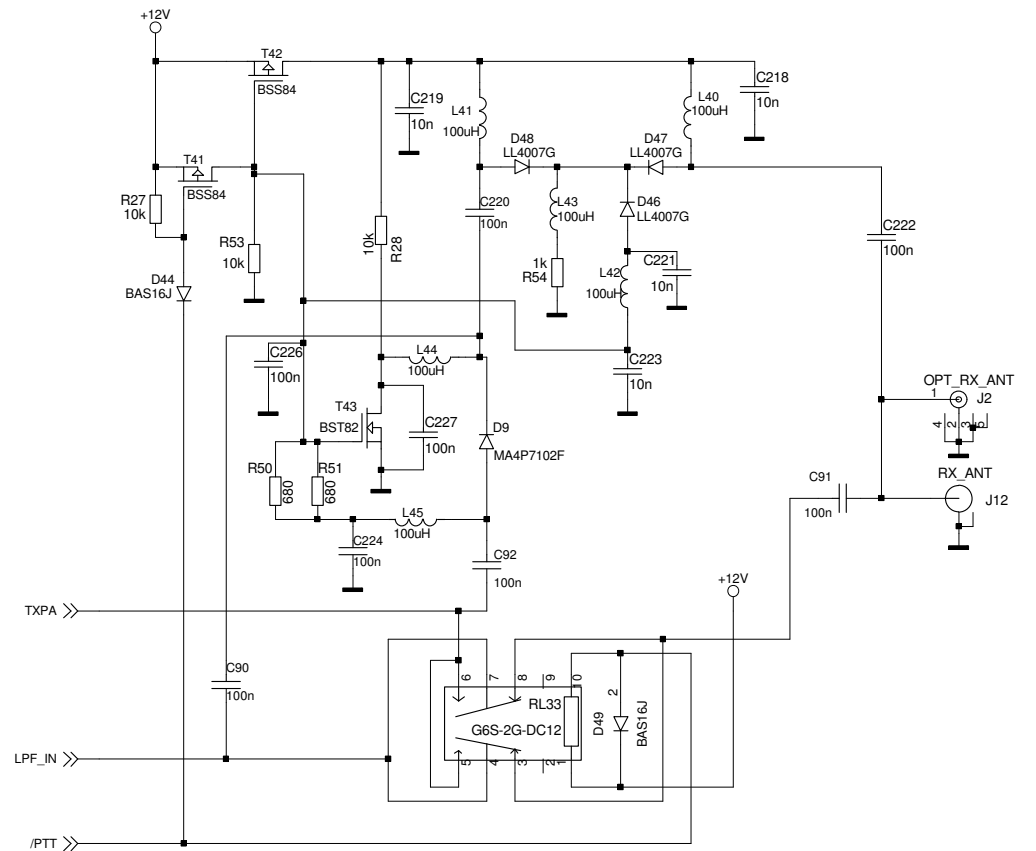

REV: 1D	DATE: 15/12-2009	ENG: KJELL KARLSEN, LA2NI
PROJECT: HPSDR: APOLLO T/R SWITCH		
COMPANY: HPSDR		
ADDRESS: -		
CITY: -		
COUNTRY: -		
INITIAL	19/5-2009	PAGE: 3 OF: 3